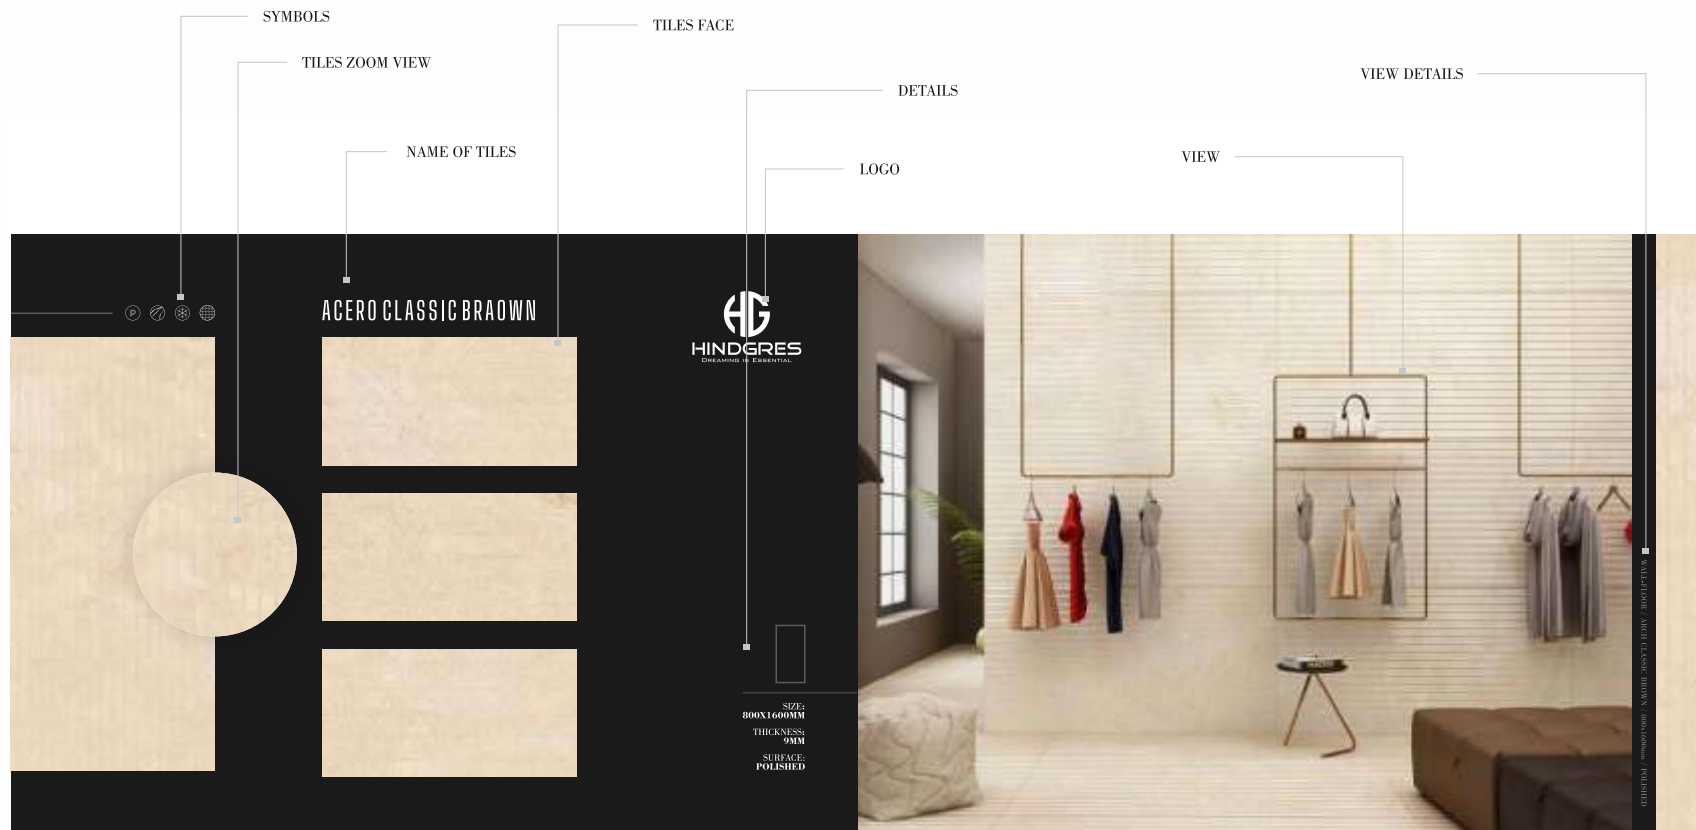

DESIGN

FROST PROOF

GLOSSY

MULTI TONE

RECTIFIED

SYMBOLS

AMMONITE CREMA

HINDGRES
DREAMING IS ESSENTIAL