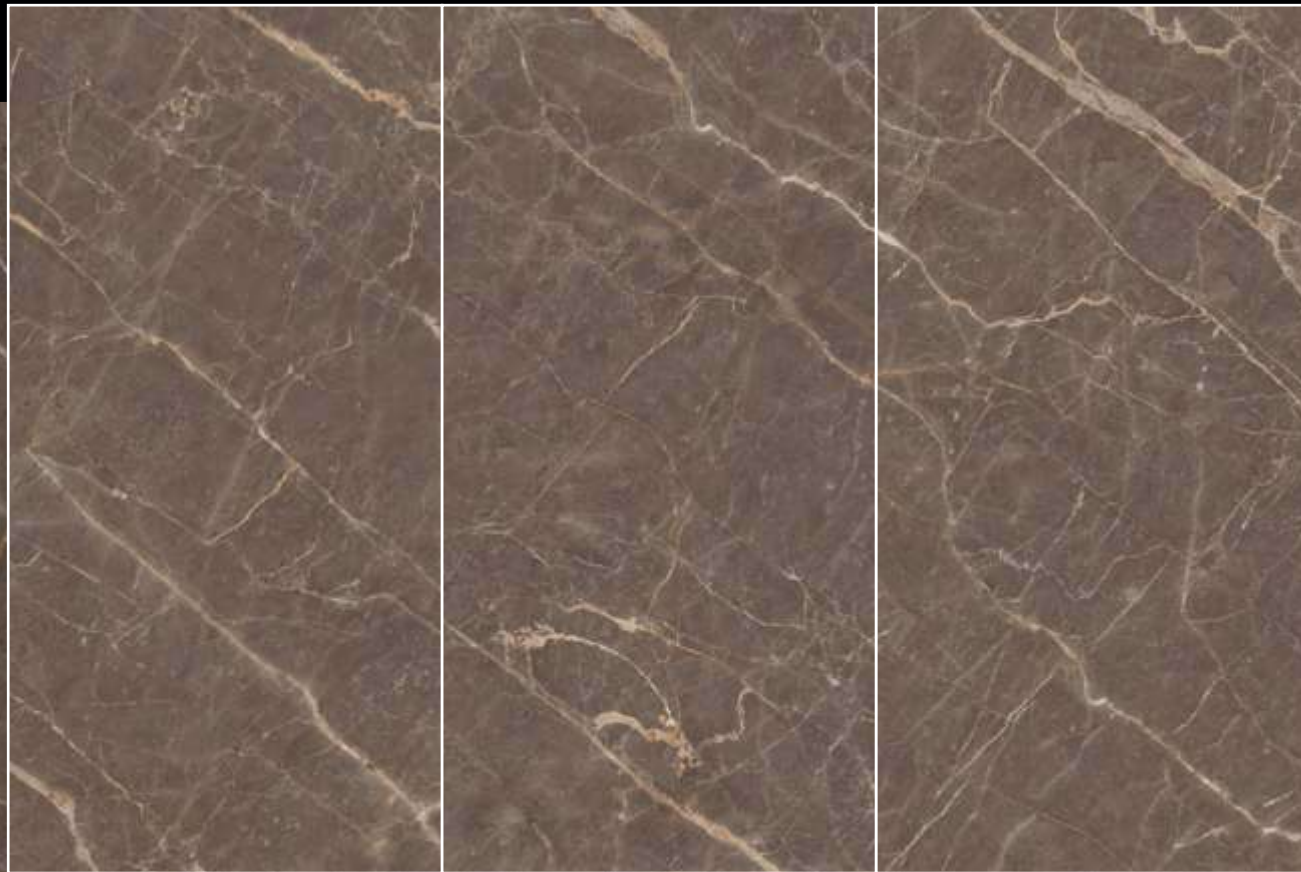

800x1600mm

High Gloss

TORTORA
NATURAL

R-3

rubik
series