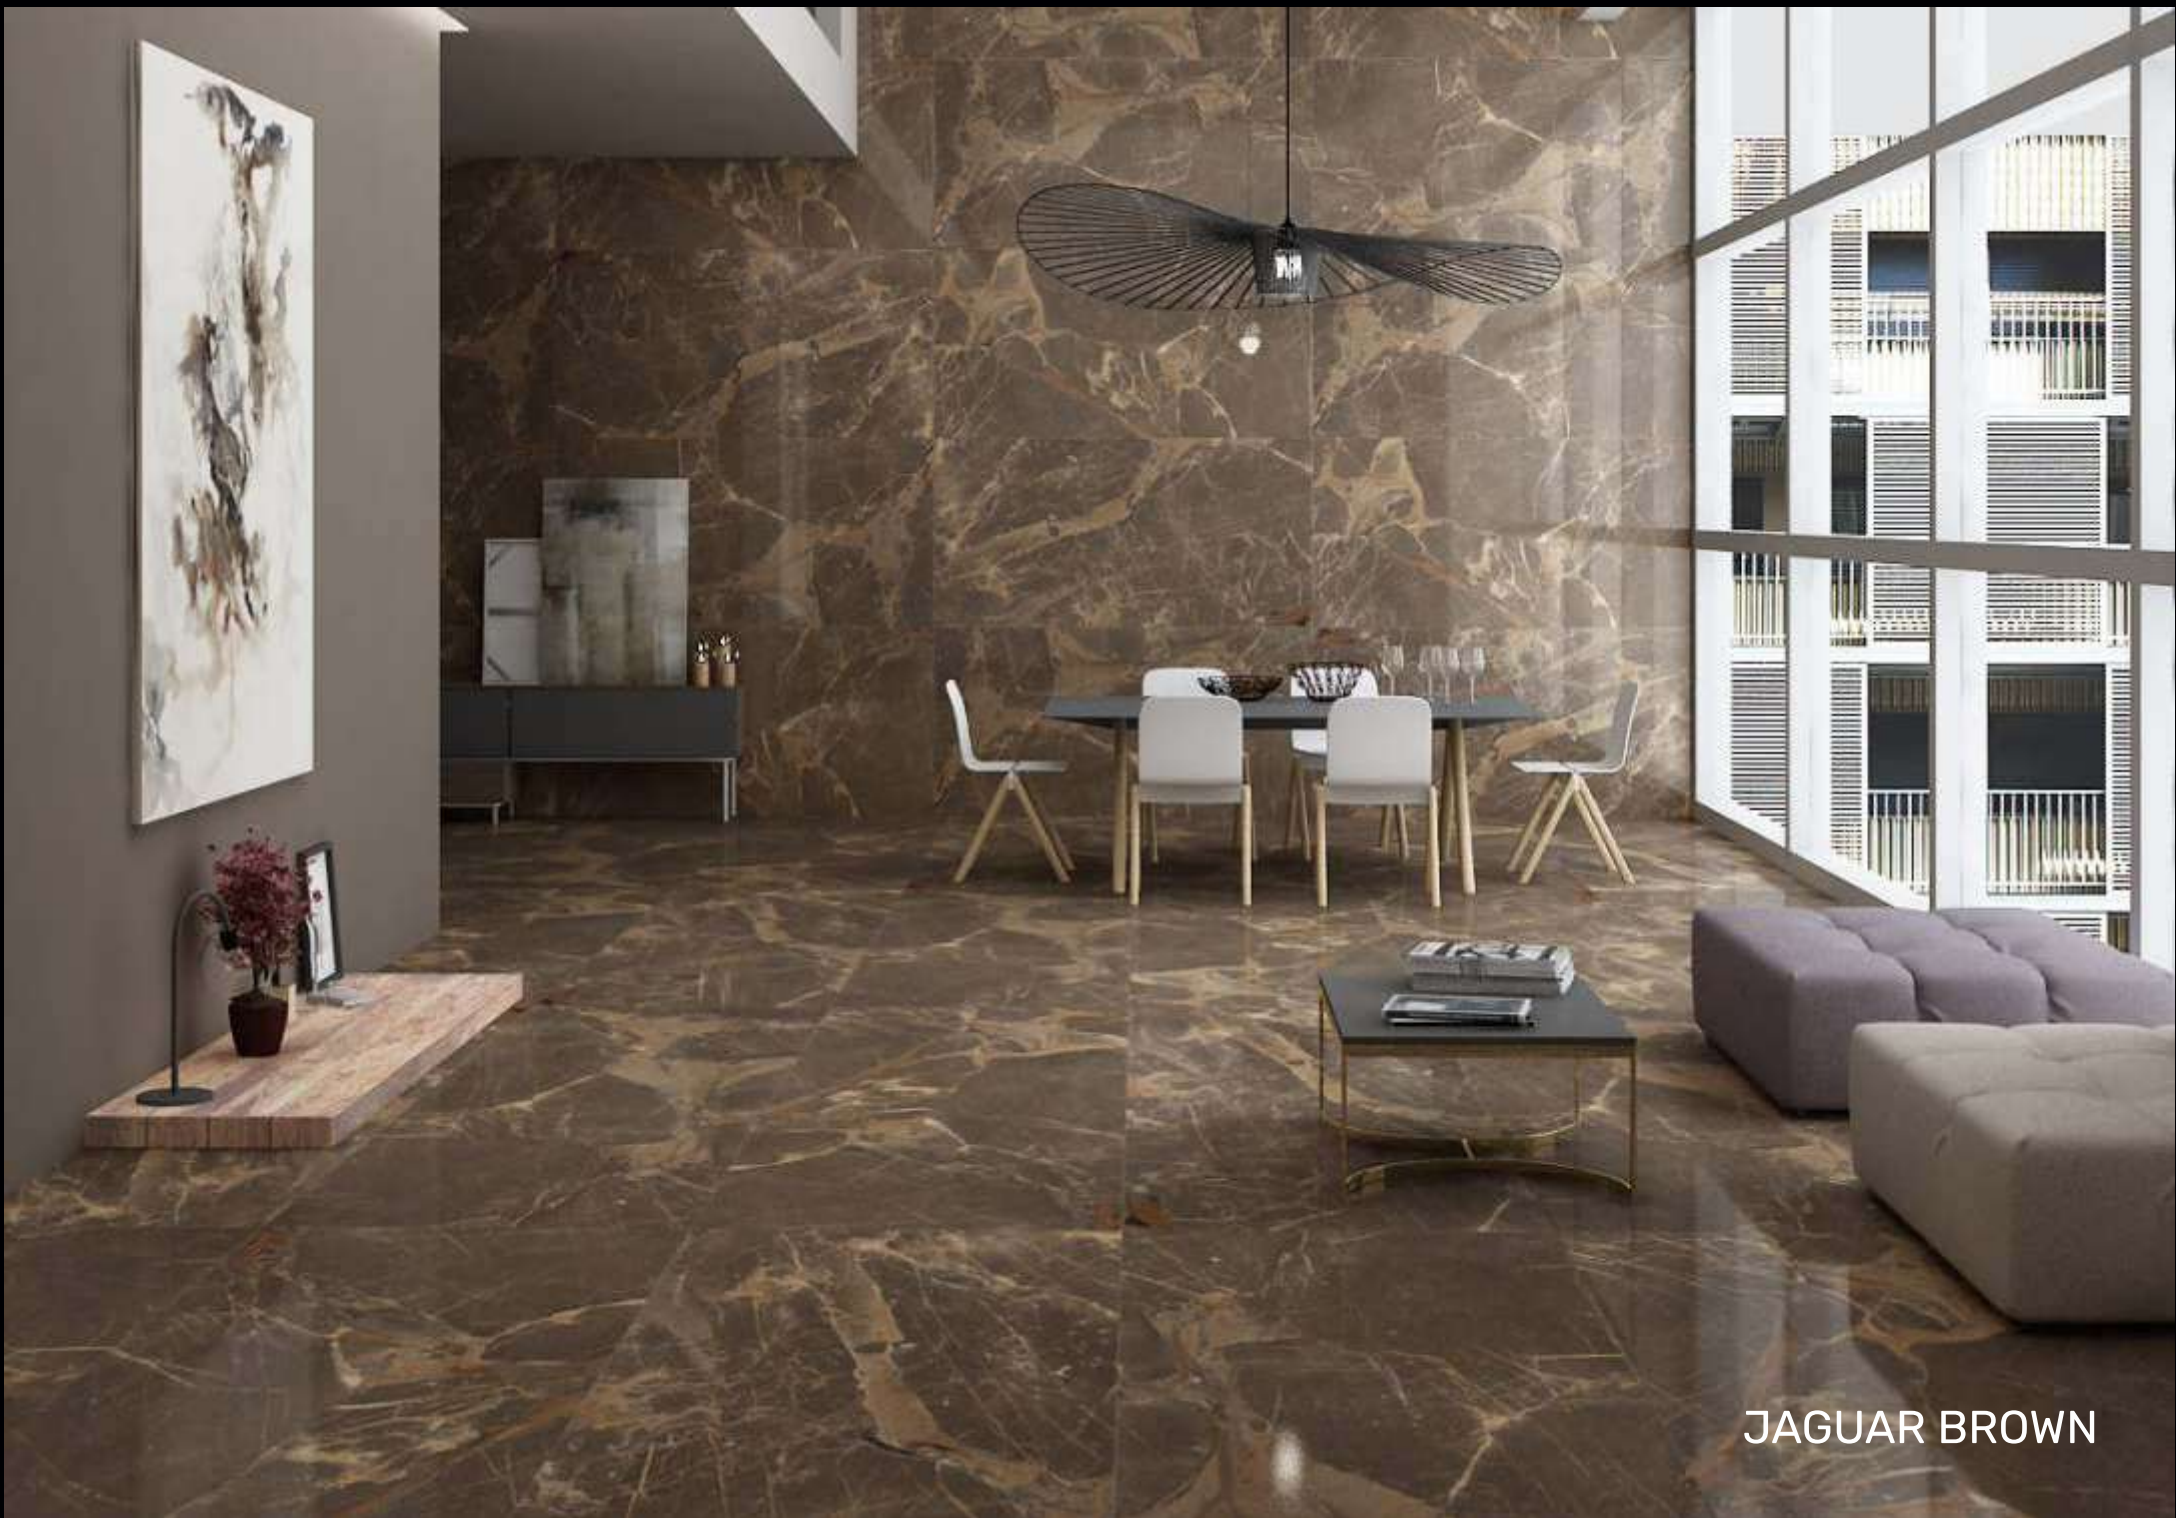

JAGUAR
BROWN

R-3

rubik
series

JAGUAR BROWN

800x1600mm

High Gloss

JAGUAR
NATURAL

R-3