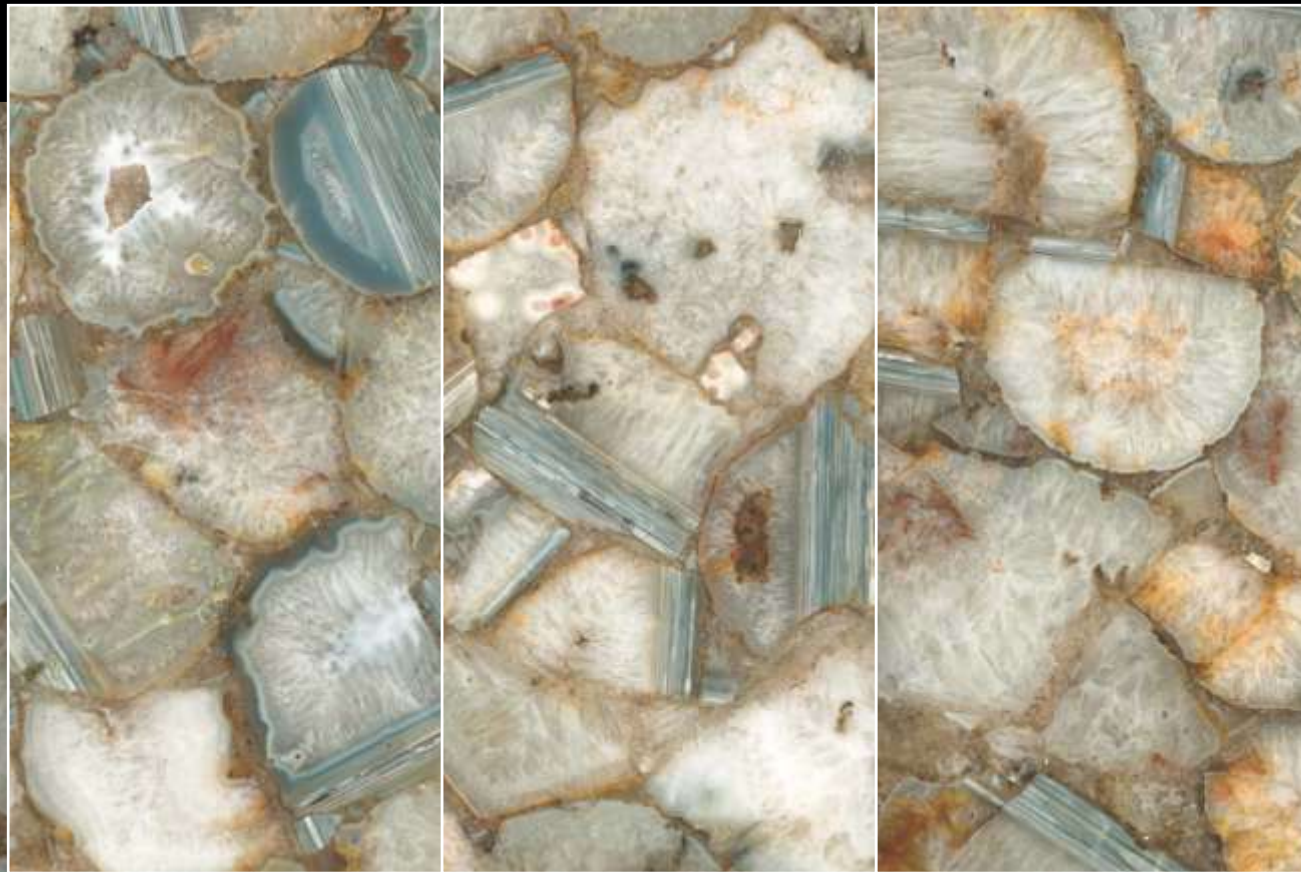

800x1600mm

High Gloss

CRYSTAL
QUARTZ

R-4

rubik
series