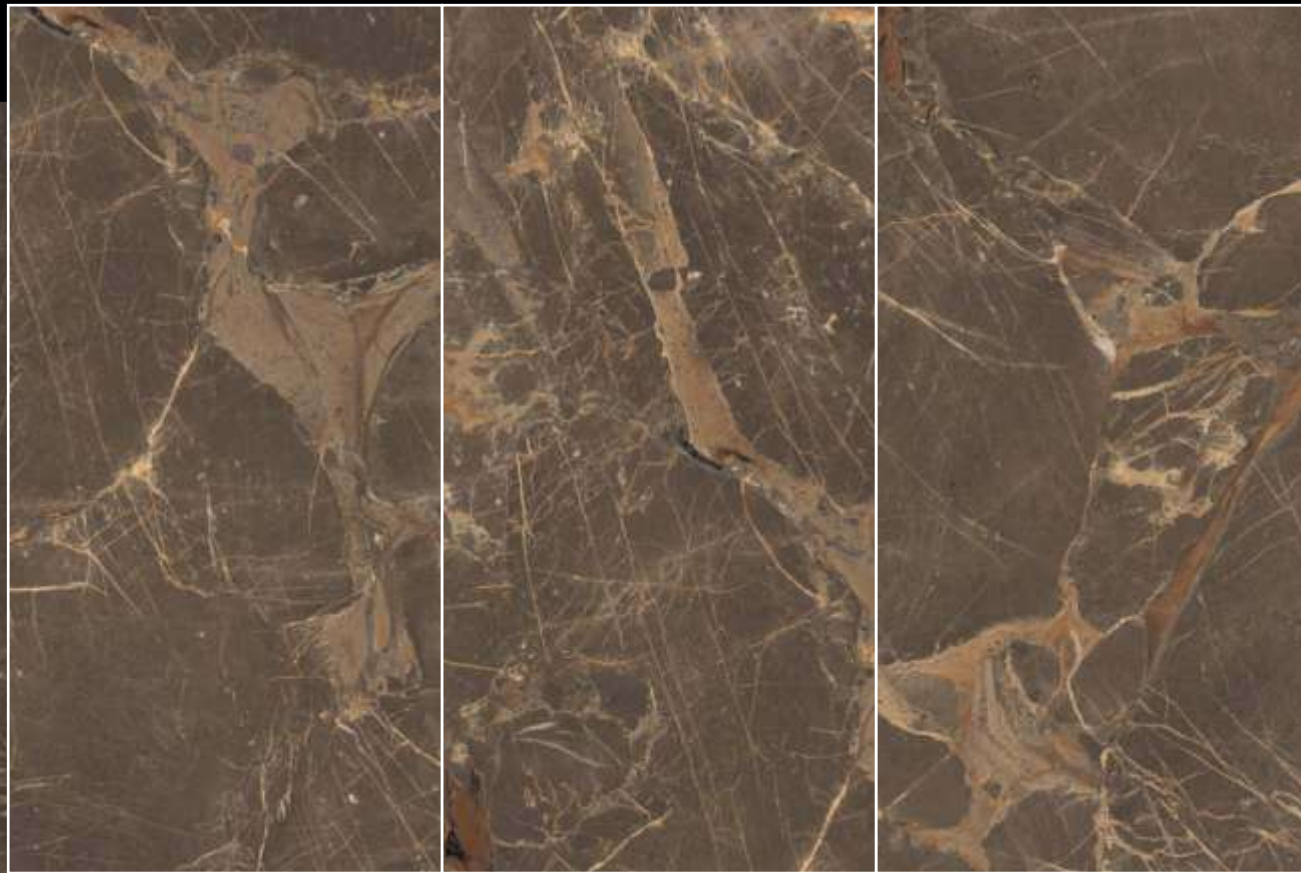

JAGUAR
BROWN

R-3

rubik
series

JAGUAR BROWN

800x1600mm

High Gloss

JAGUAR
NATURAL

R-3