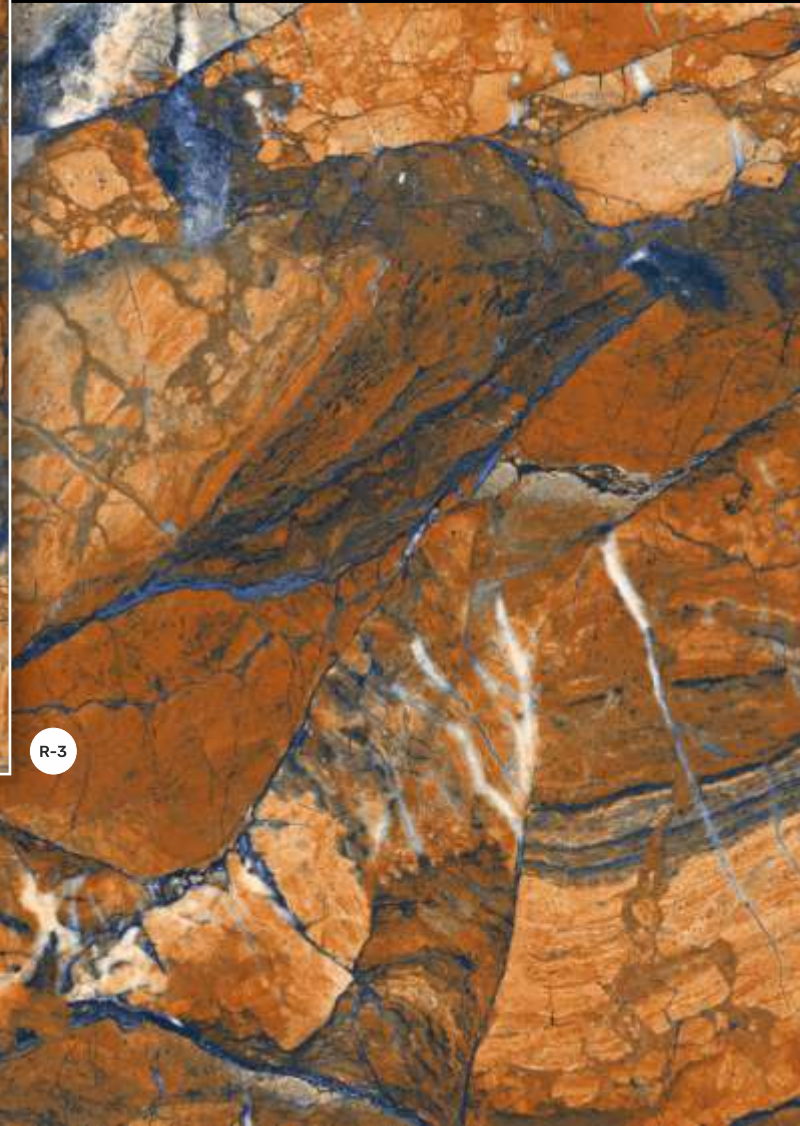

800x1600mm

High Gloss

LAVA
BROWN

R-3

rubik
series