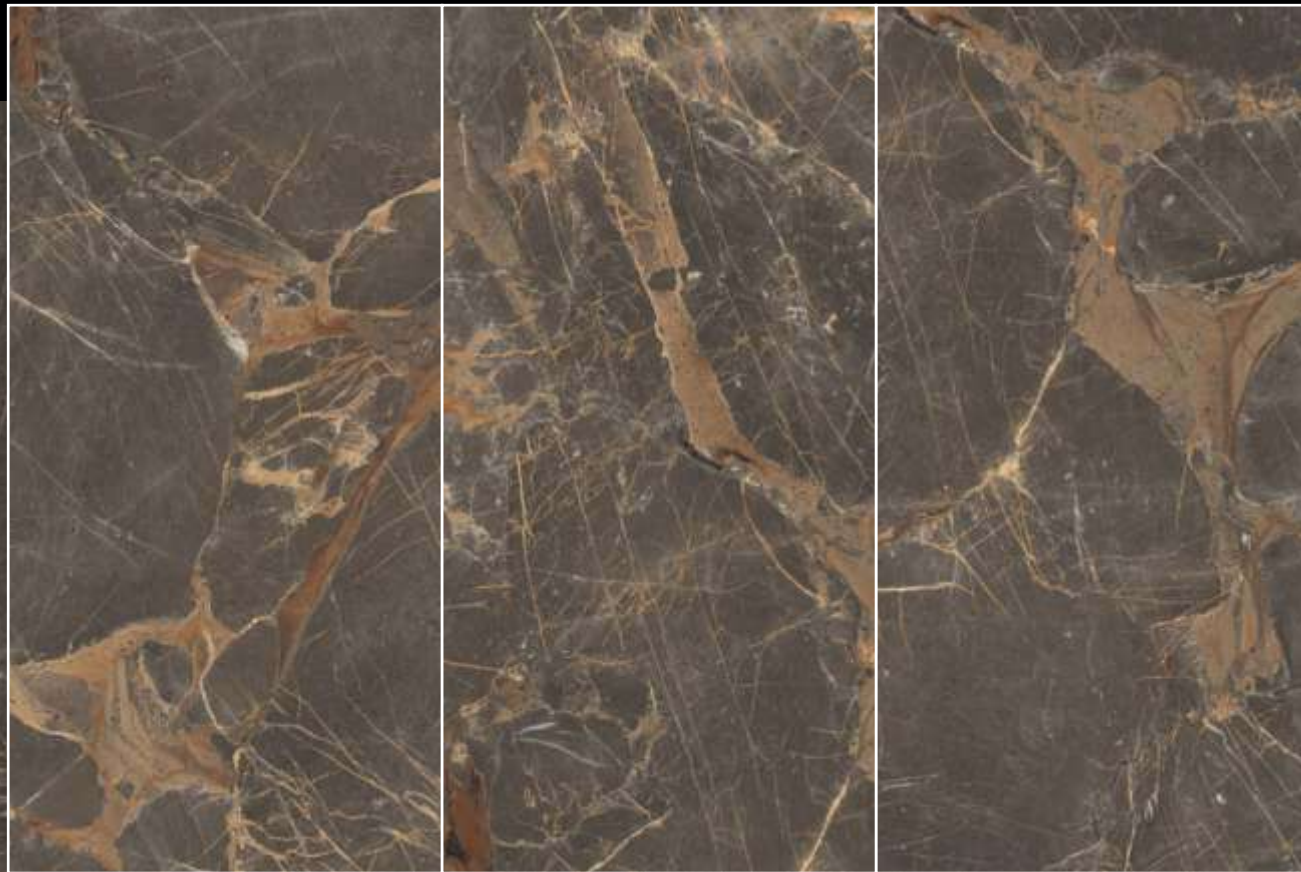

rubik
series

JAGUAR NATURAL

800x1600mm

High Gloss

JAGUAR
NERO

R-3

rubik
series

JAGUAR NERO