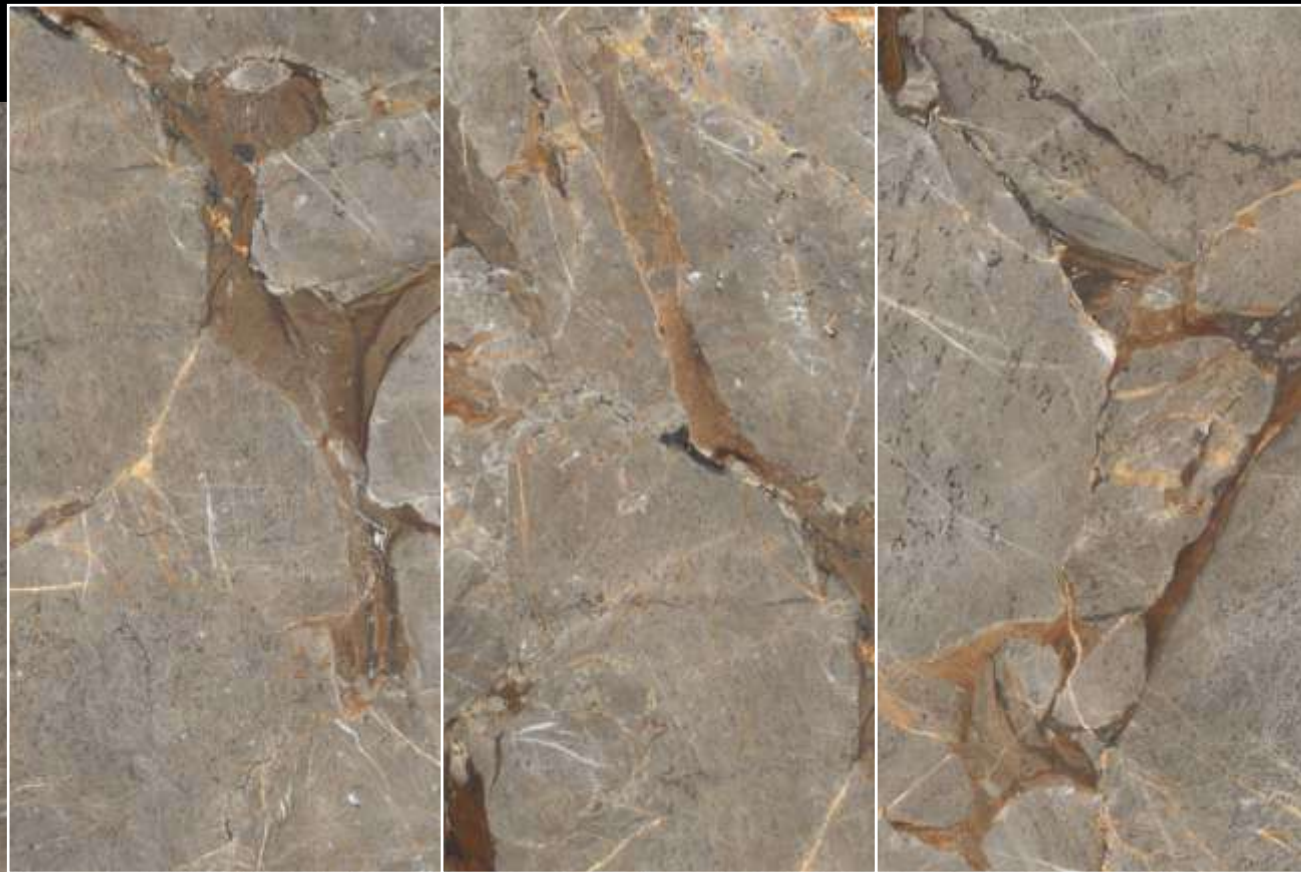

JAGUAR
BROWN

R-3

rubik
series

JAGUAR BROWN

800x1600mm

High Gloss

JAGUAR
NATURAL

R-3