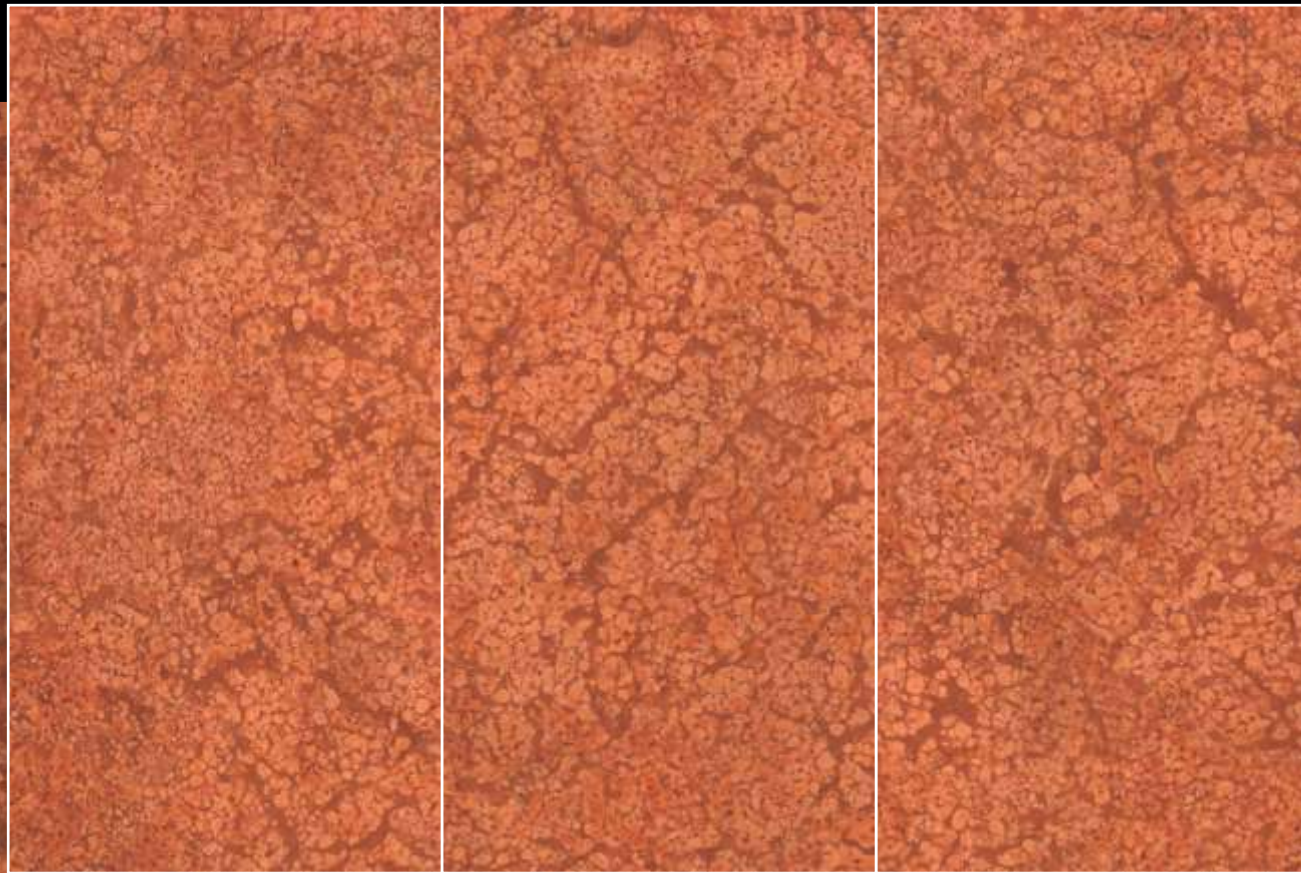

800x1600mm

High Gloss

RED
BECT

R-4

rubik
series