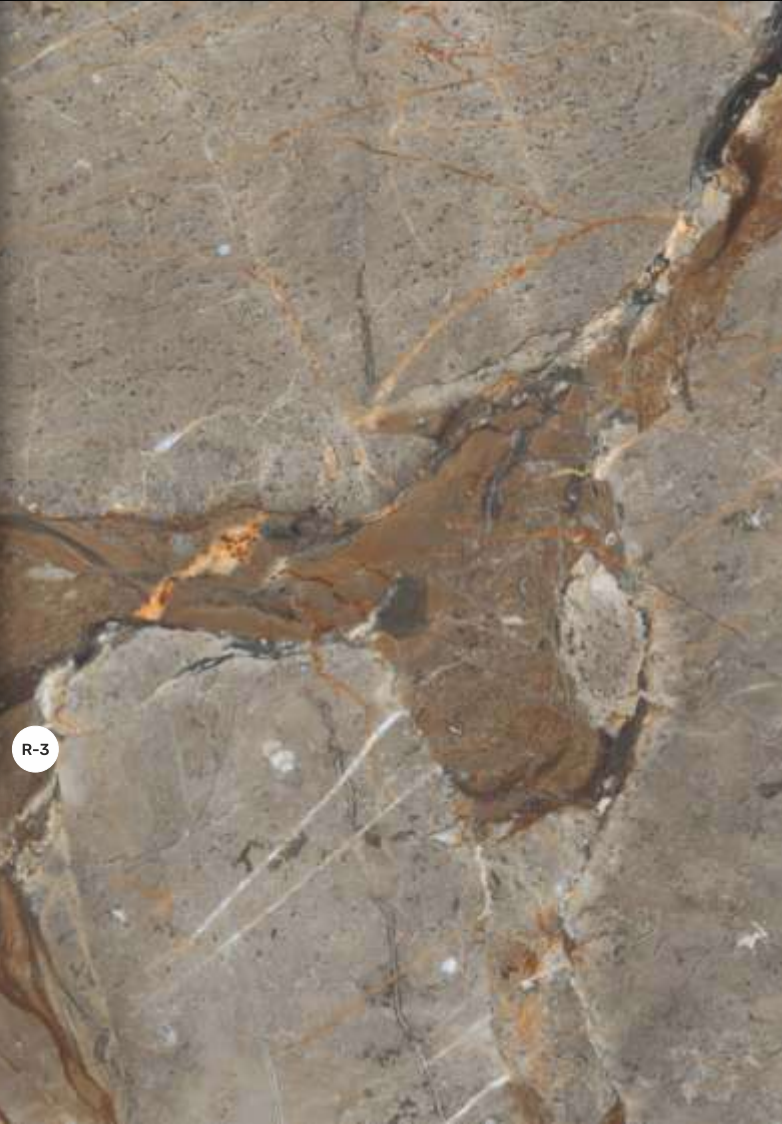

JAGUAR
BROWN

R-3

rubik
series

JAGUAR BROWN

800x1600mm

High Gloss

JAGUAR
NATURAL

R-3