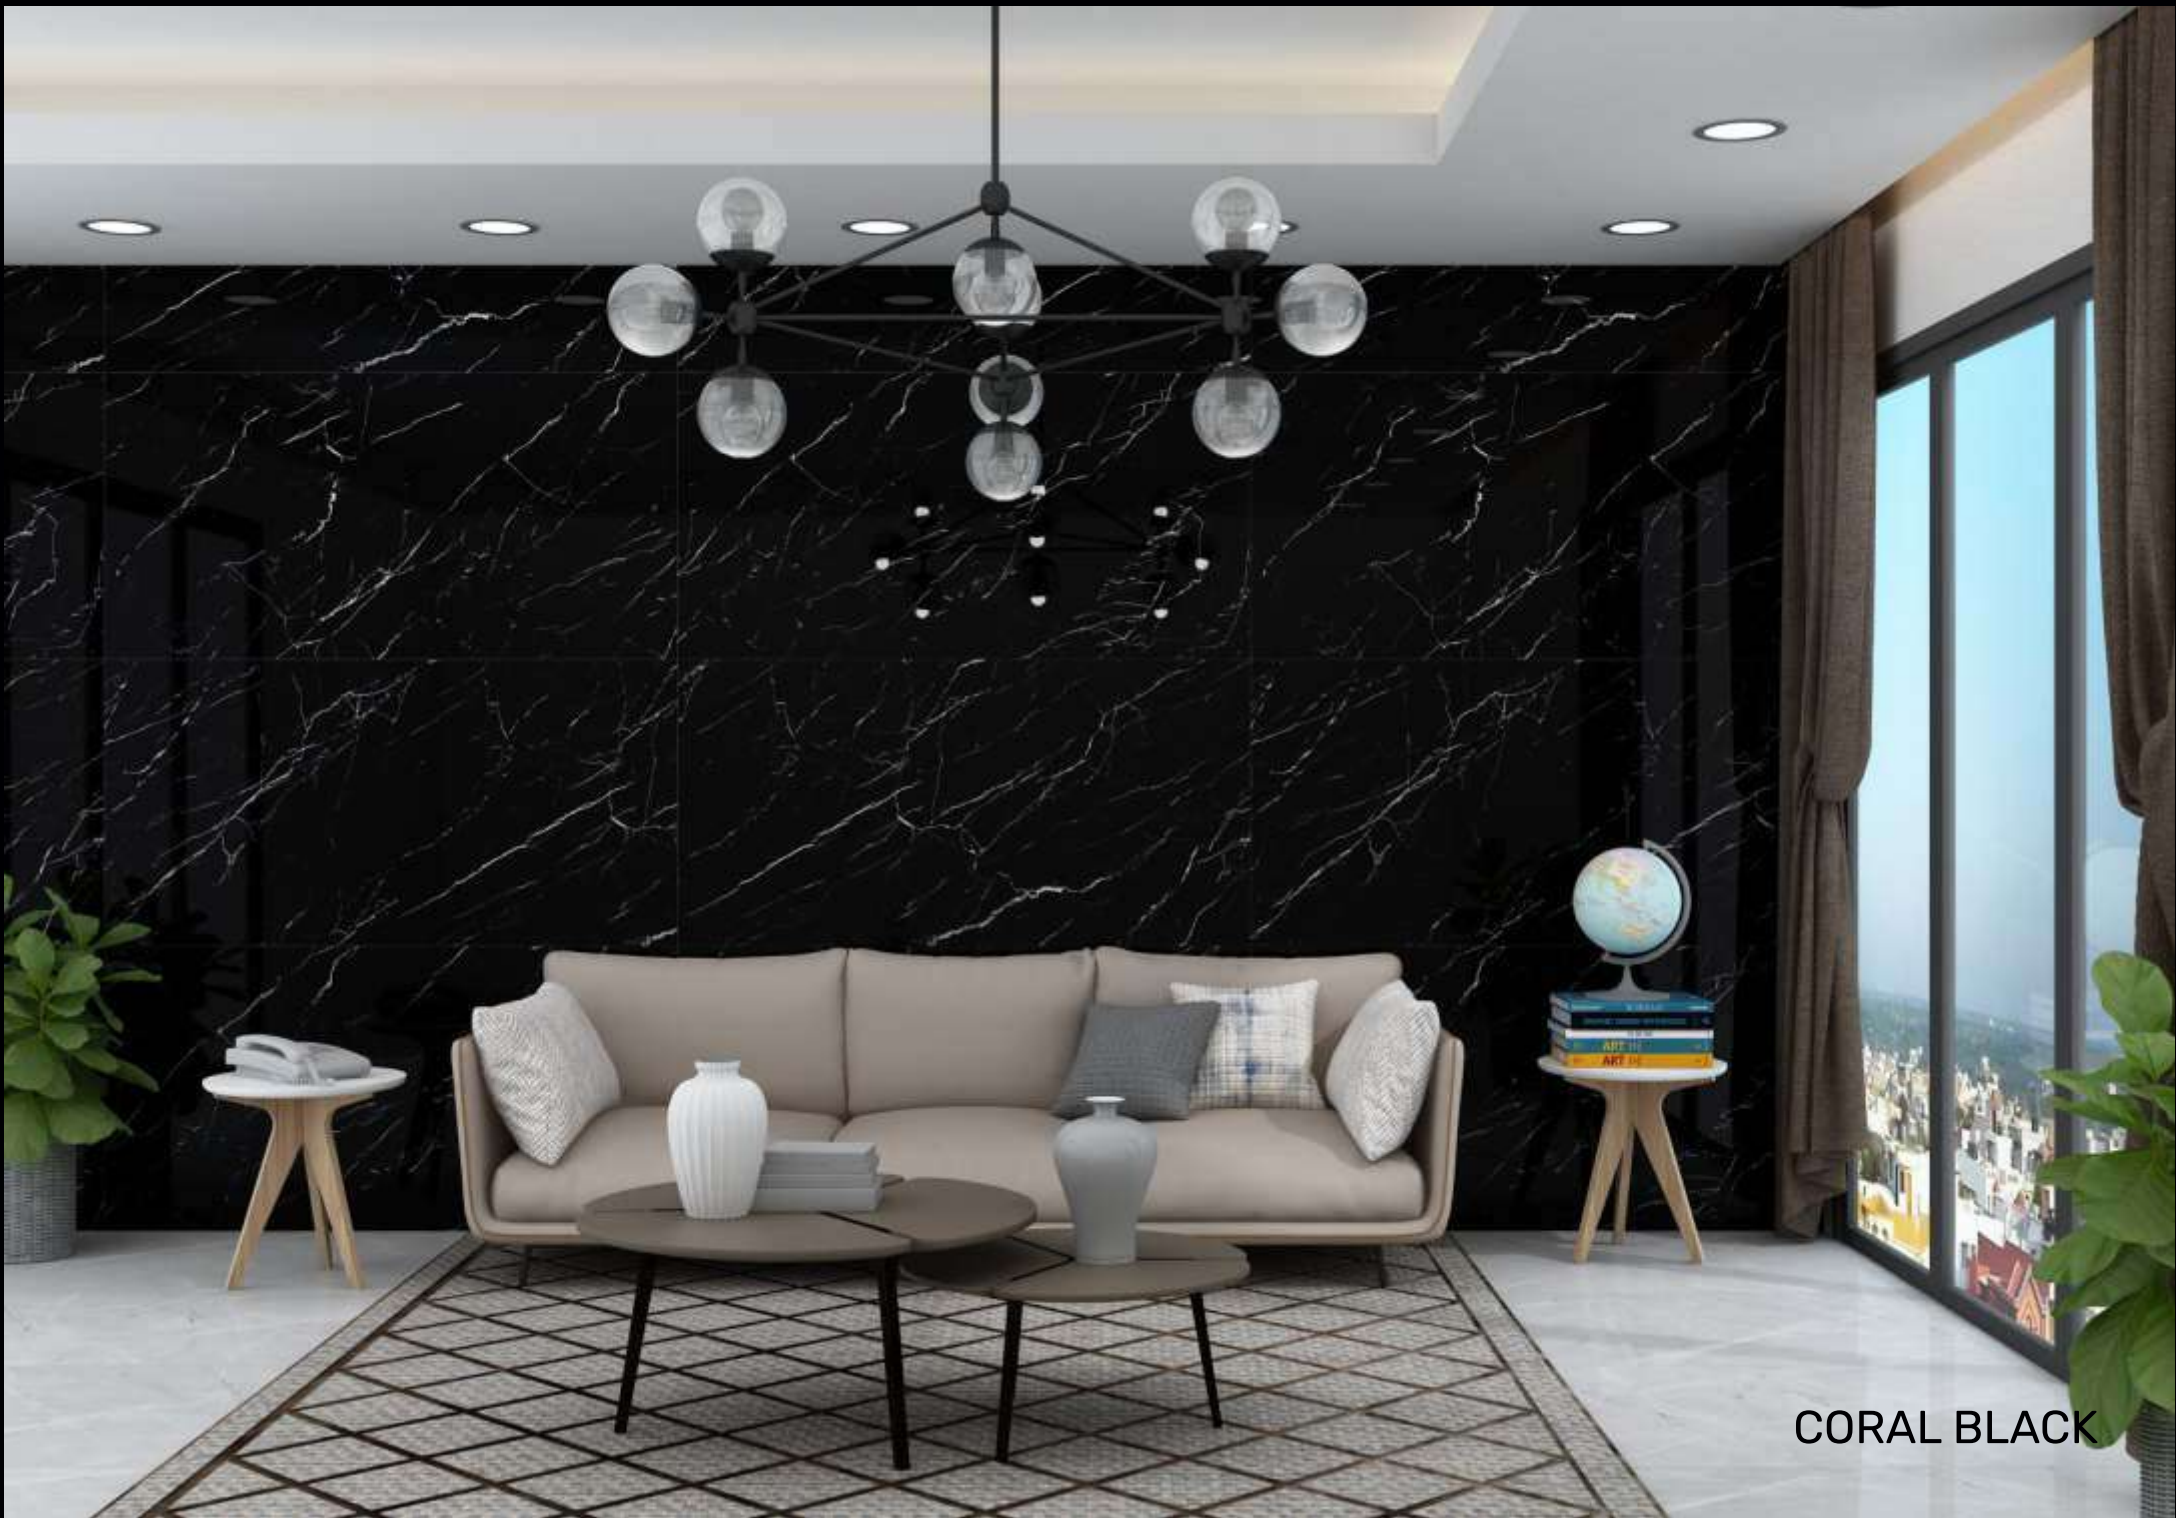

CLOUDY BLUE

800x1600mm

High Gloss

CORAL
BLACK

HINDGRES
DREAMING IS ESSENTIAL

R-4

rubik
series

CORAL BLACK