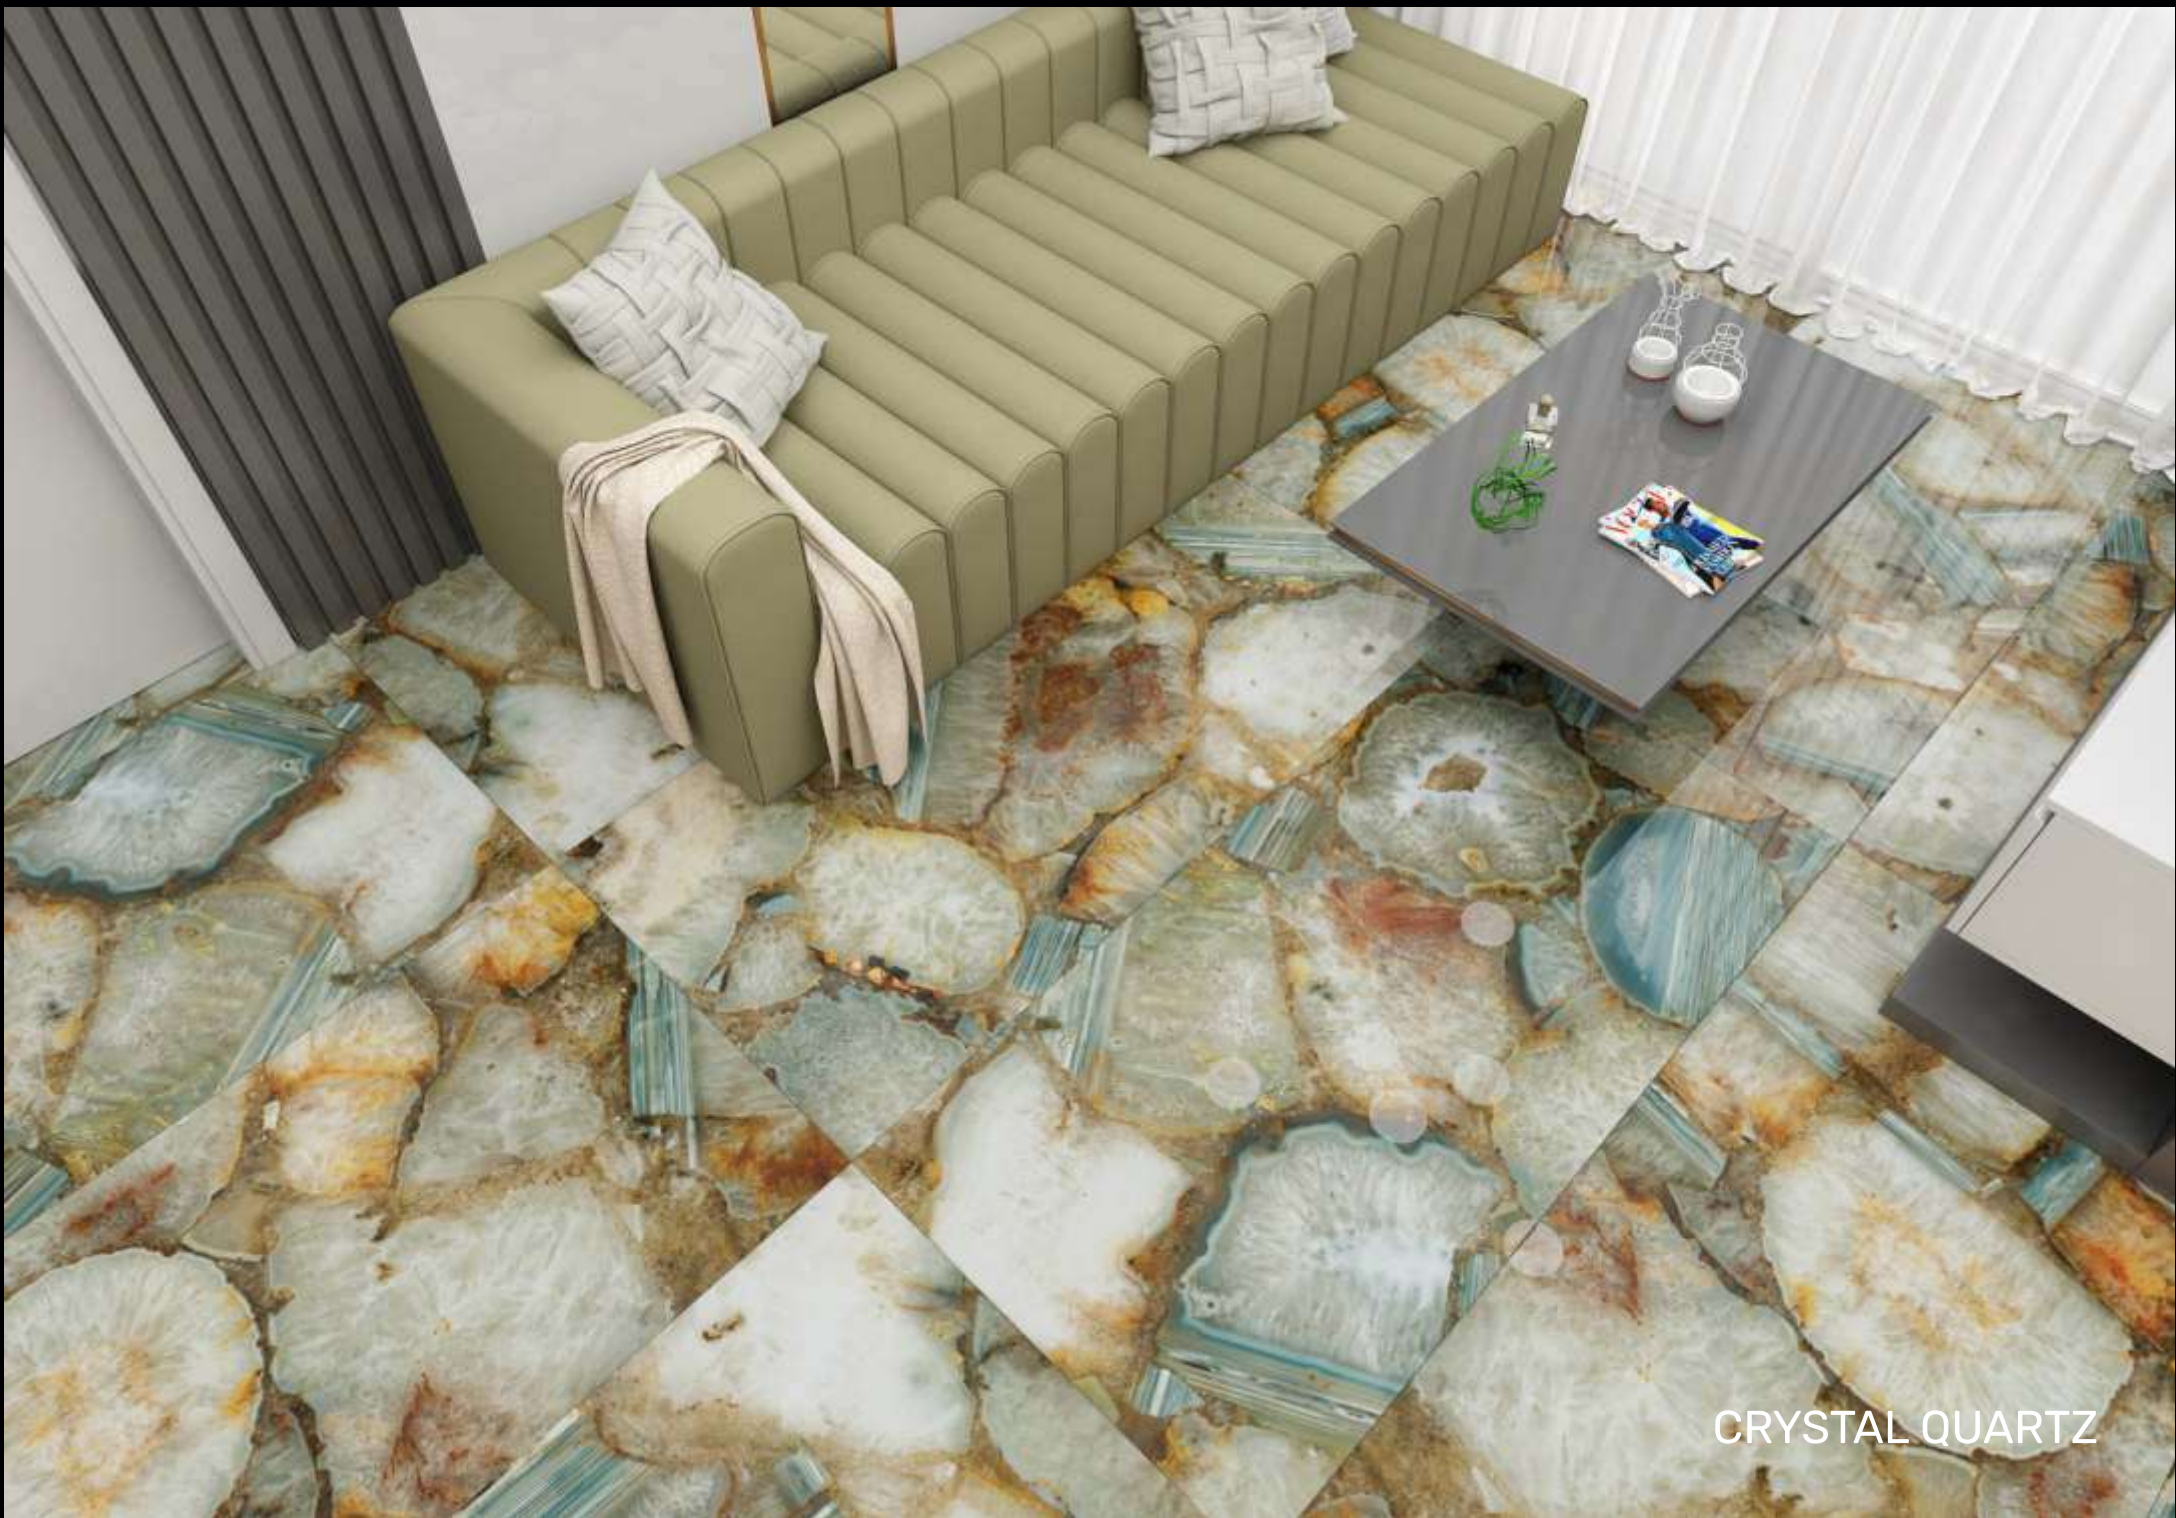

High Gloss

CRYSTAL
QUARTZ

R-4

rubik
series

CRYSTAL QUARTZ

800x1600mm

High Gloss

DOMINATOR BLACK