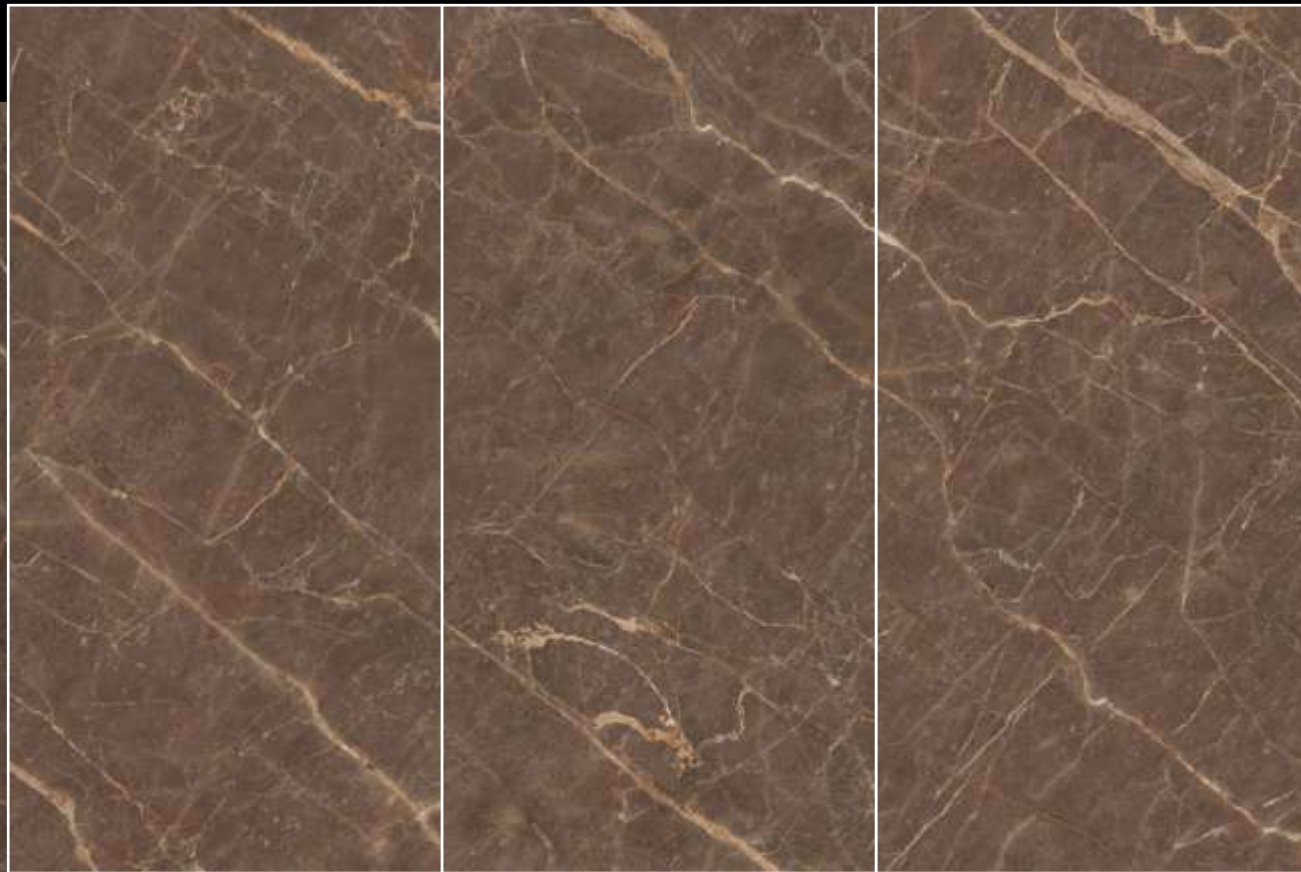

TORTORA
BLACK

R-3

rubik
series

TORTORA BLACK

800x1600mm

High Gloss

TORTORA
CHOCO

R-4