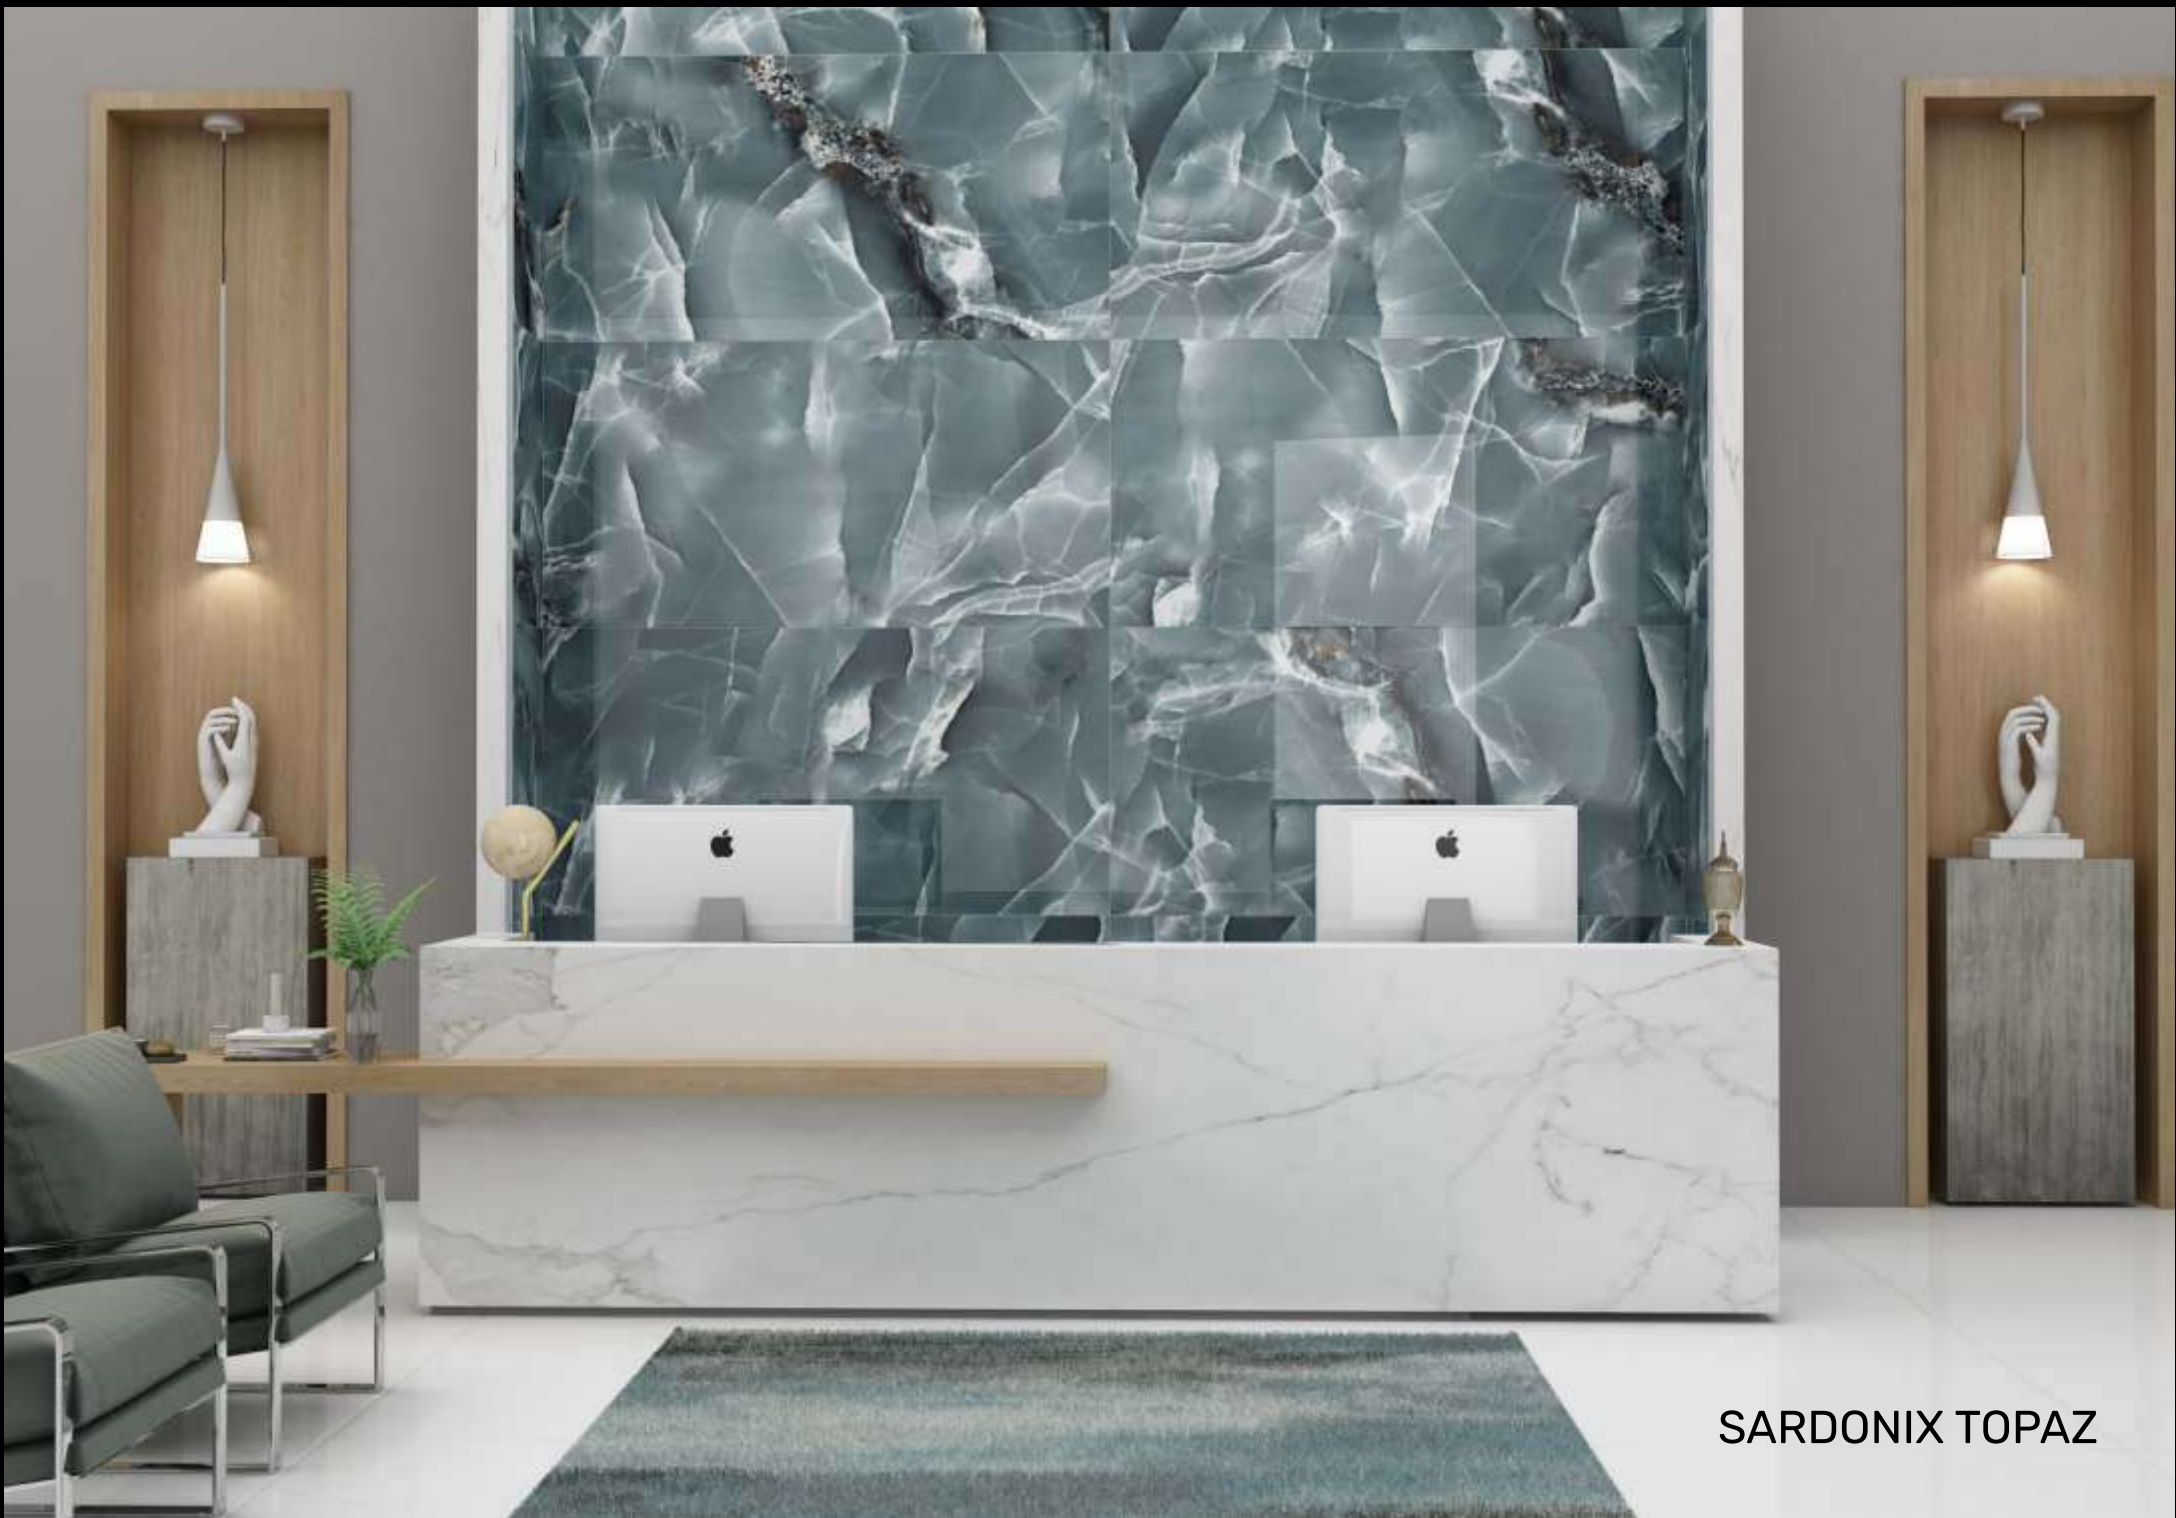

800x1600mm

High Gloss

SARDONIX TOPAZ

R-10

rubik
series

SARDONIX TOPAZ

800x1600mm

High Gloss