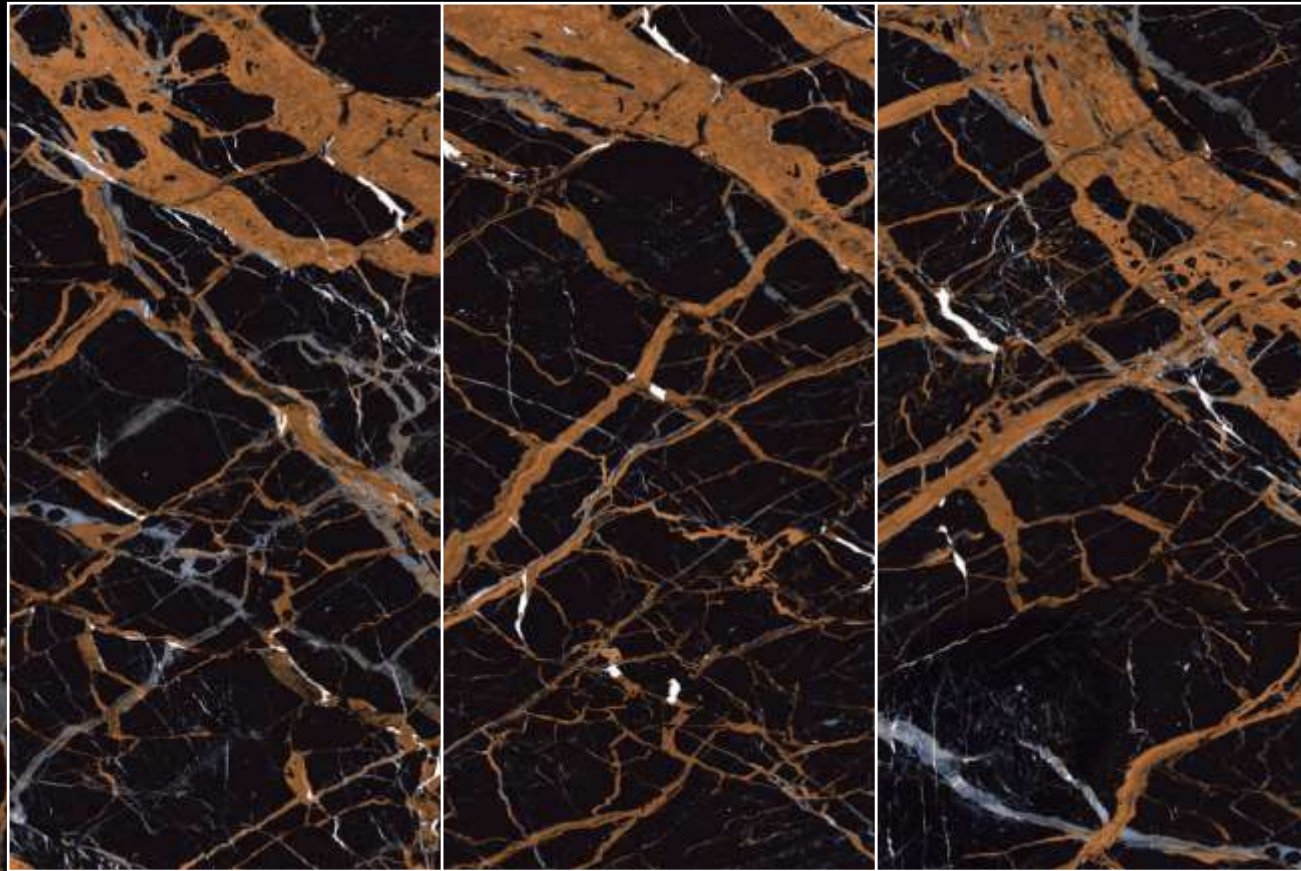

rubik
series

EXOTIC BLUE

800x1600mm

High Gloss

FLURRY
BLUE

HINDGRES
DREAMING IS ESSENTIAL

R-4

rubik
series