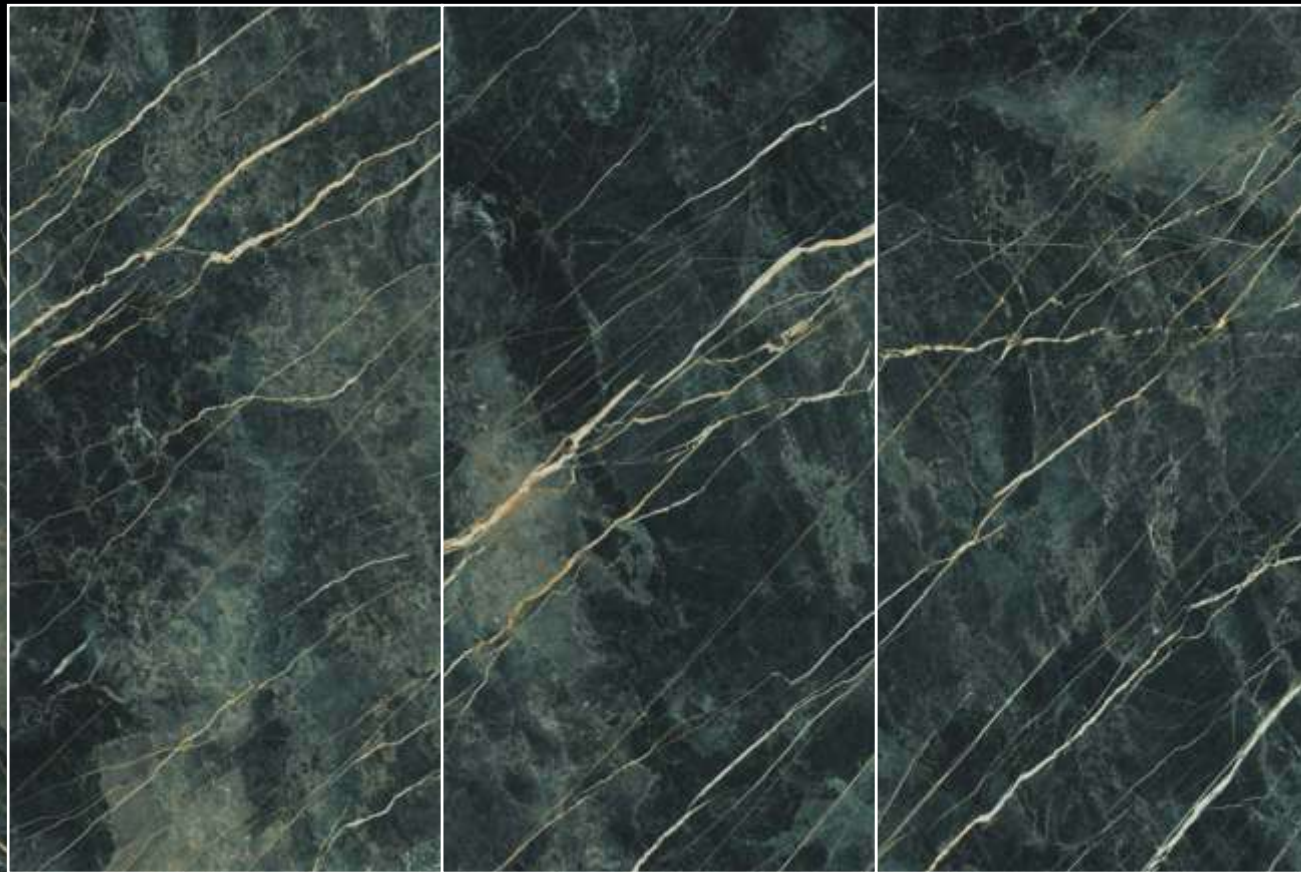

HINDGRES
DREAMING IS ESSENTIAL

R-3

rubik
series

DOMINATOR BLACK

800x1600mm

High Gloss

DOMINATOR
GREEN

HINDGRES
DREAMING IS ESSENTIAL