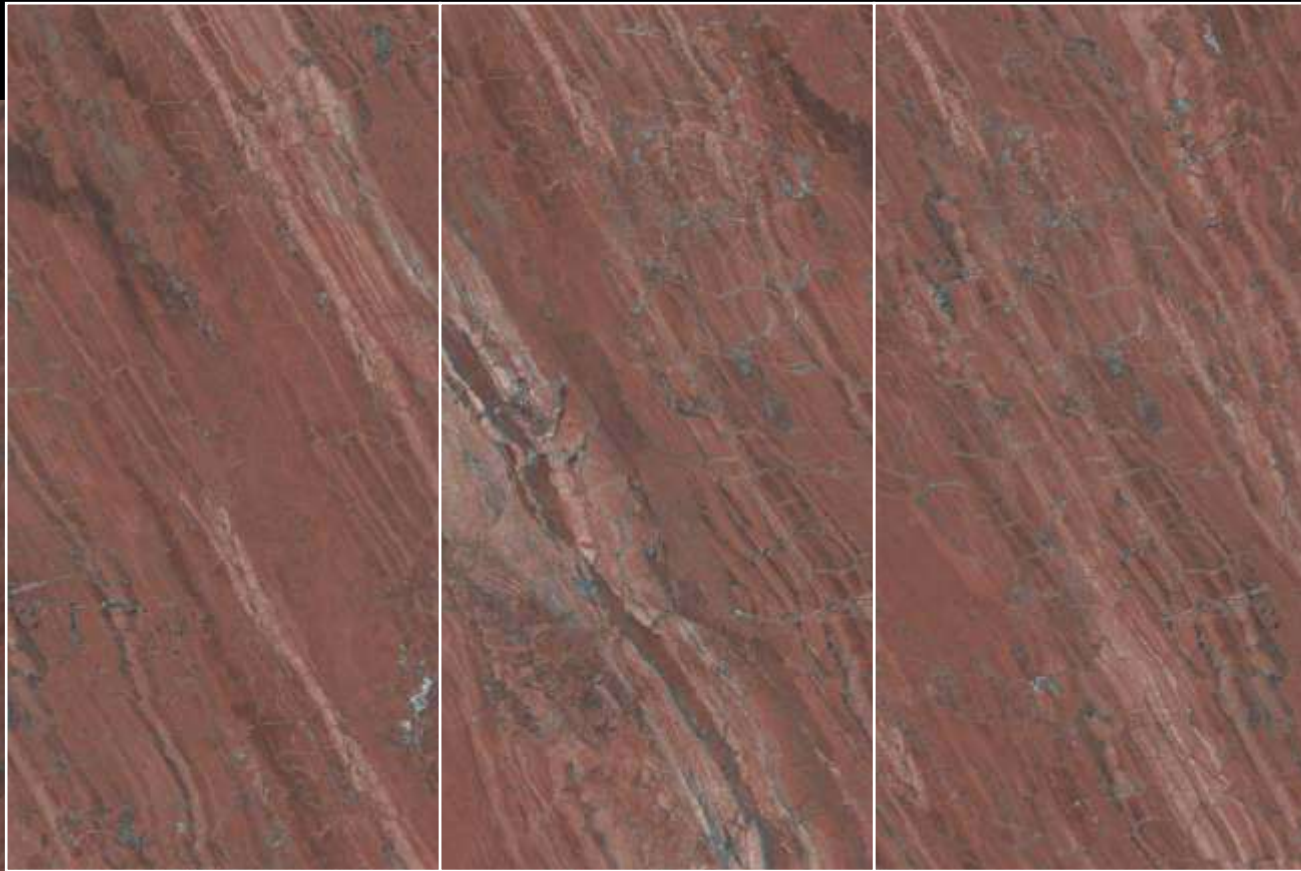

800x1600mm

High Gloss

ROSSO
RUBINO

R-3

rubik
series