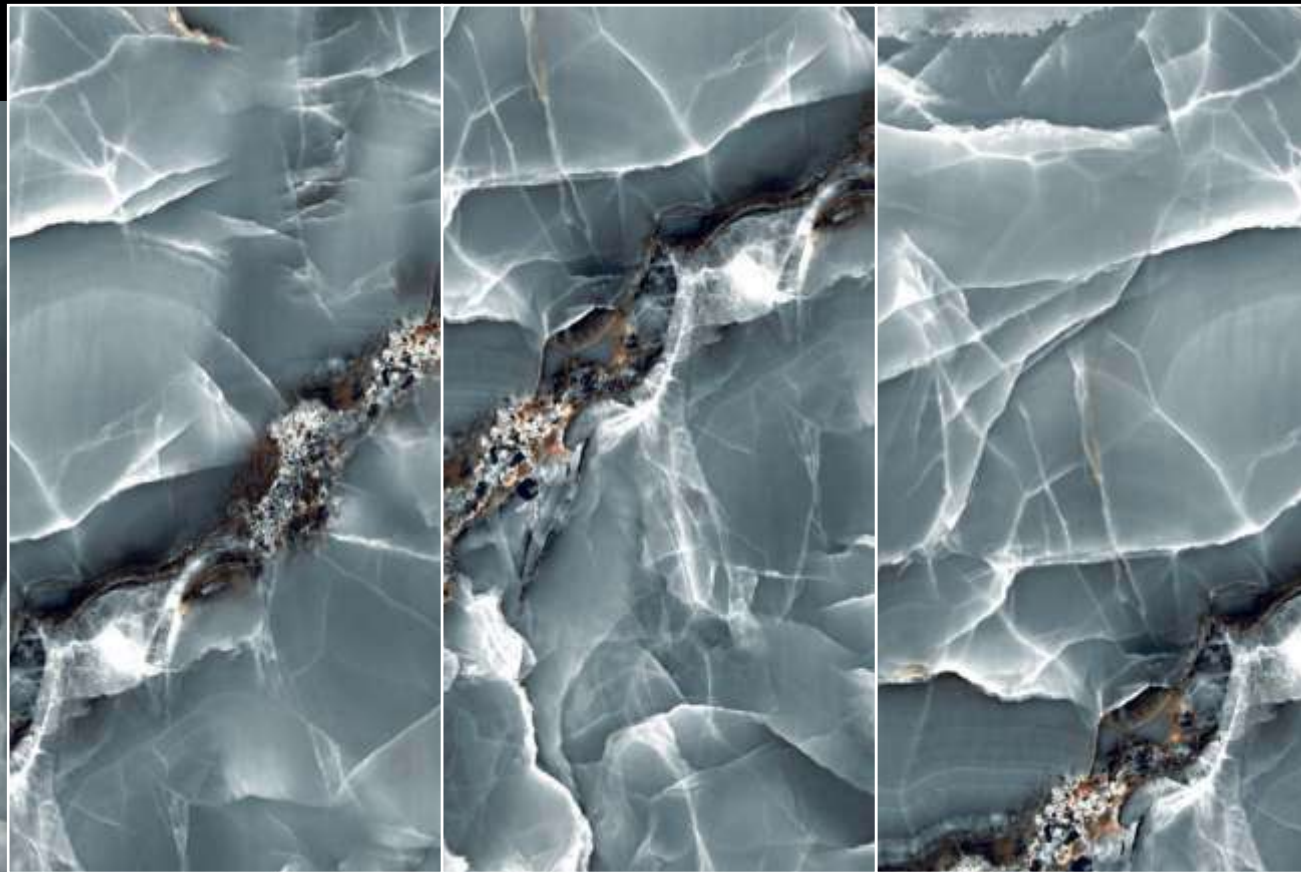

800x1600mm

High Gloss

SARDONIX TOPAZ

R-10

rubik
series