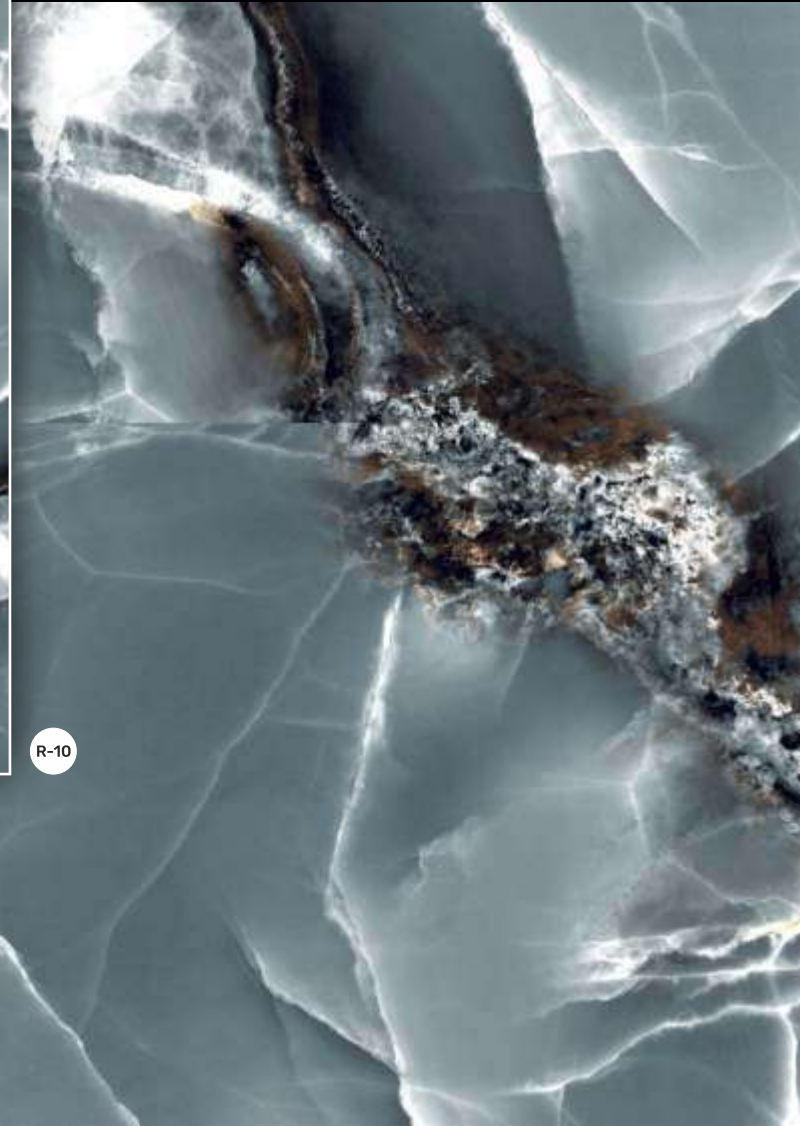

800x1600mm

High Gloss

SARDONIX TOPAZ

R-10

rubik
series