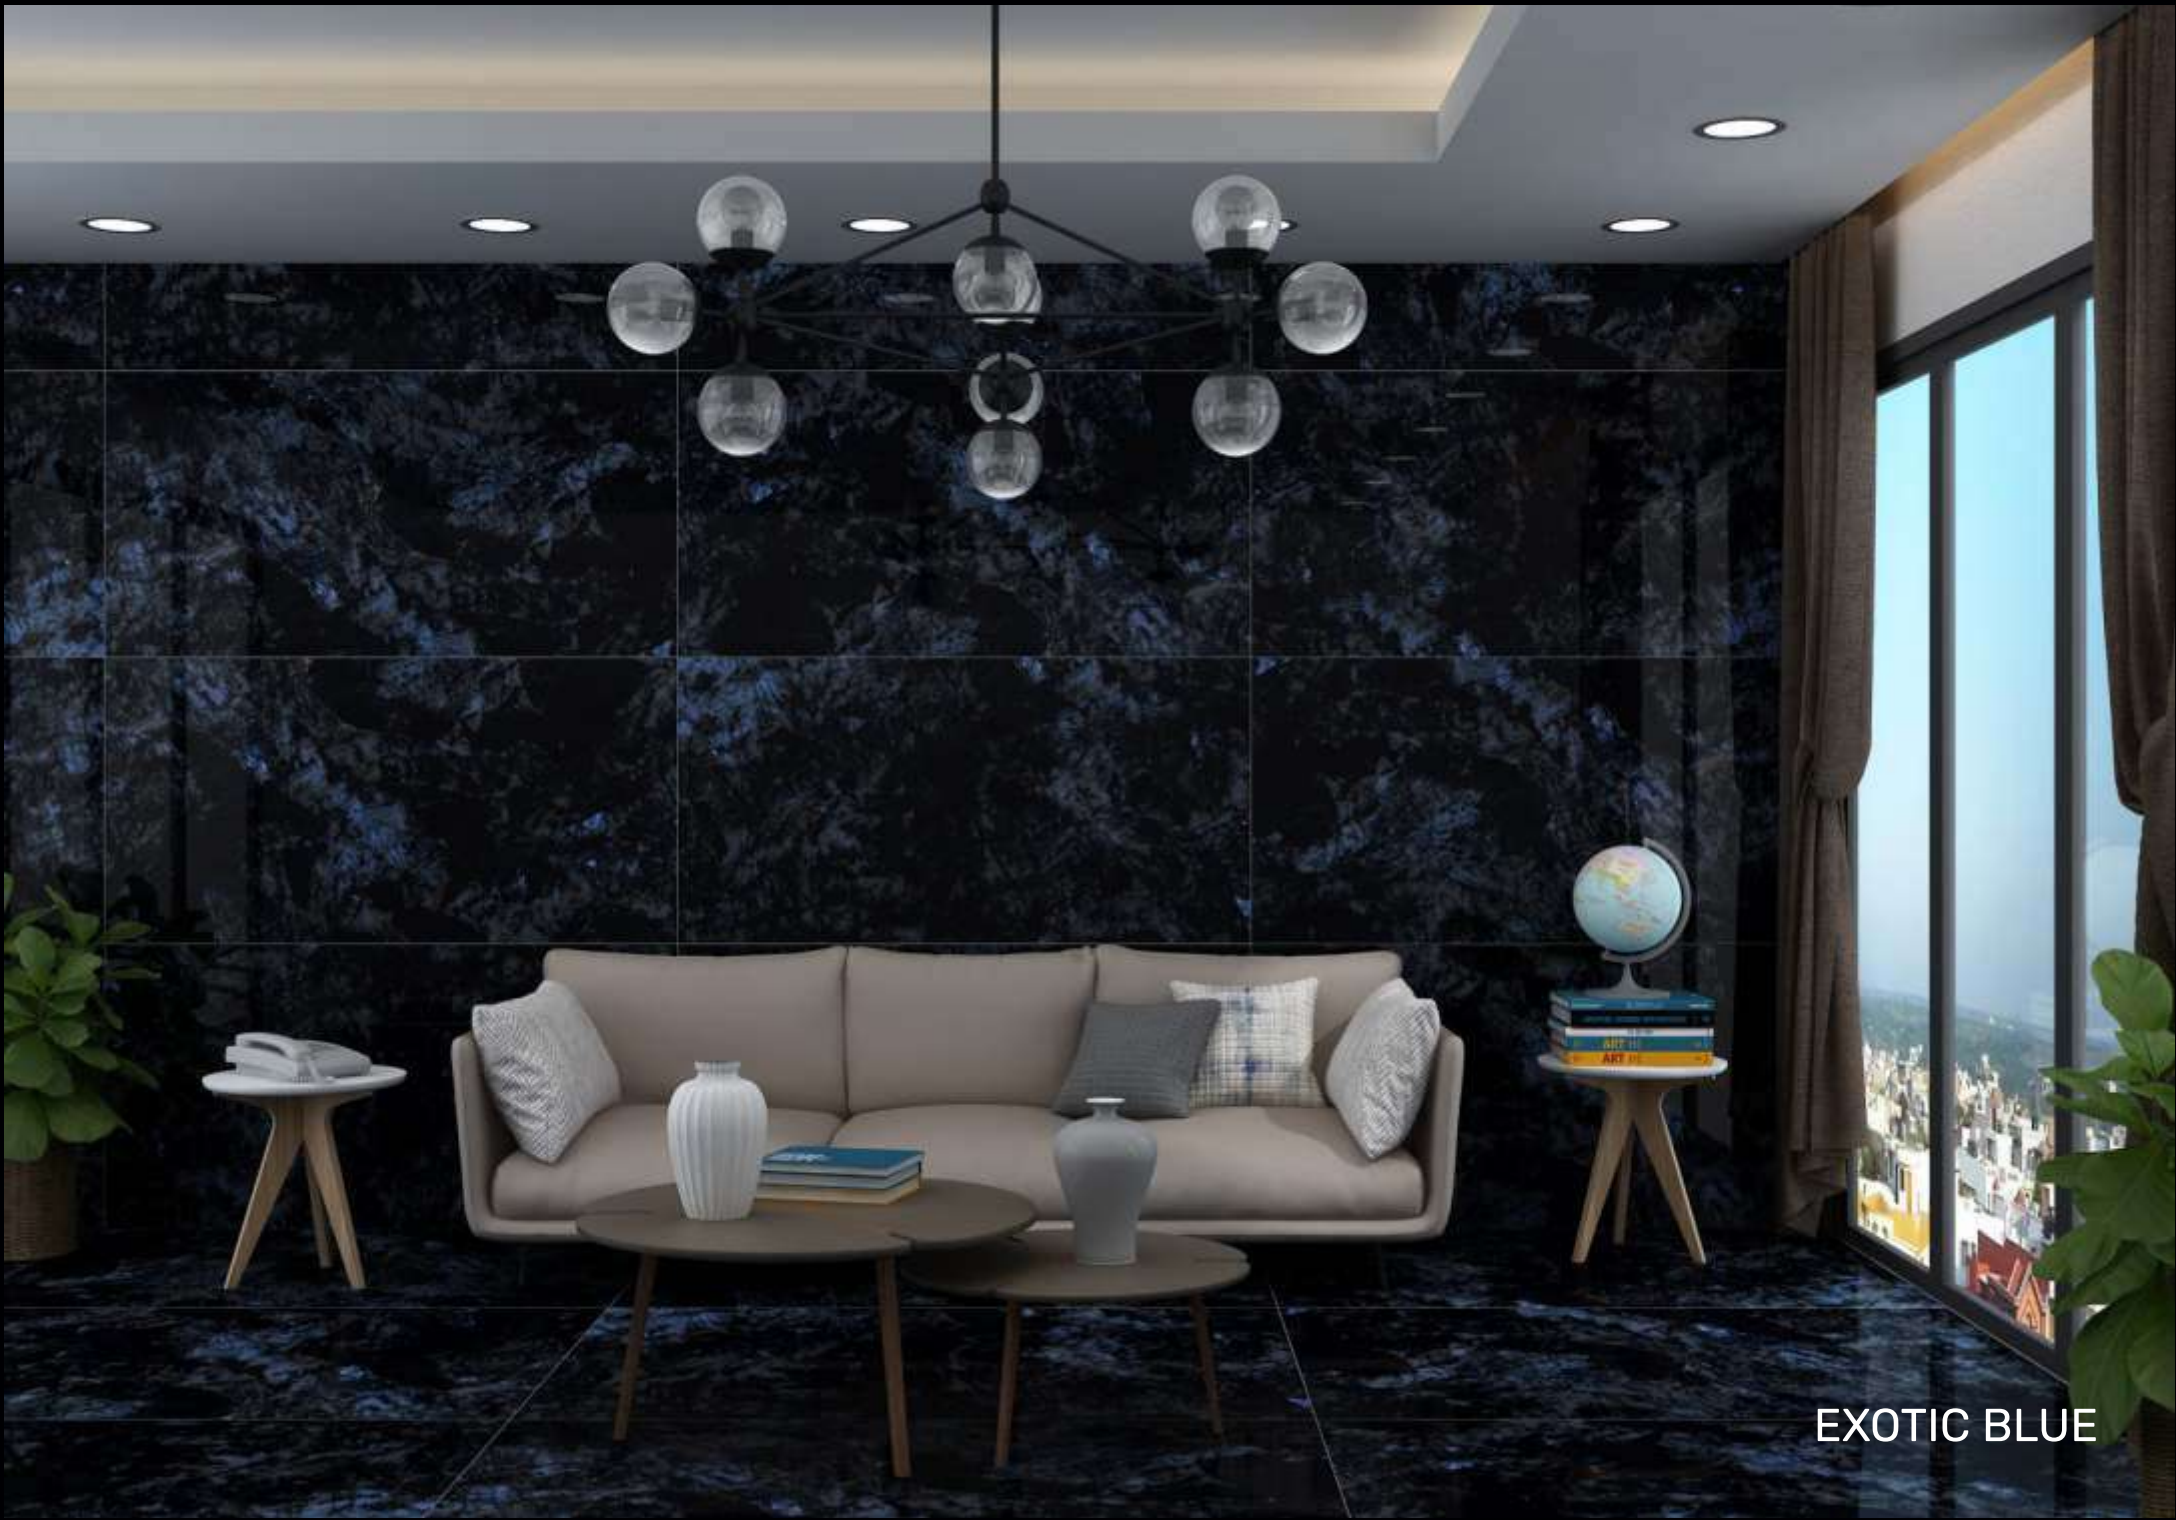

EXOTIC BLUE