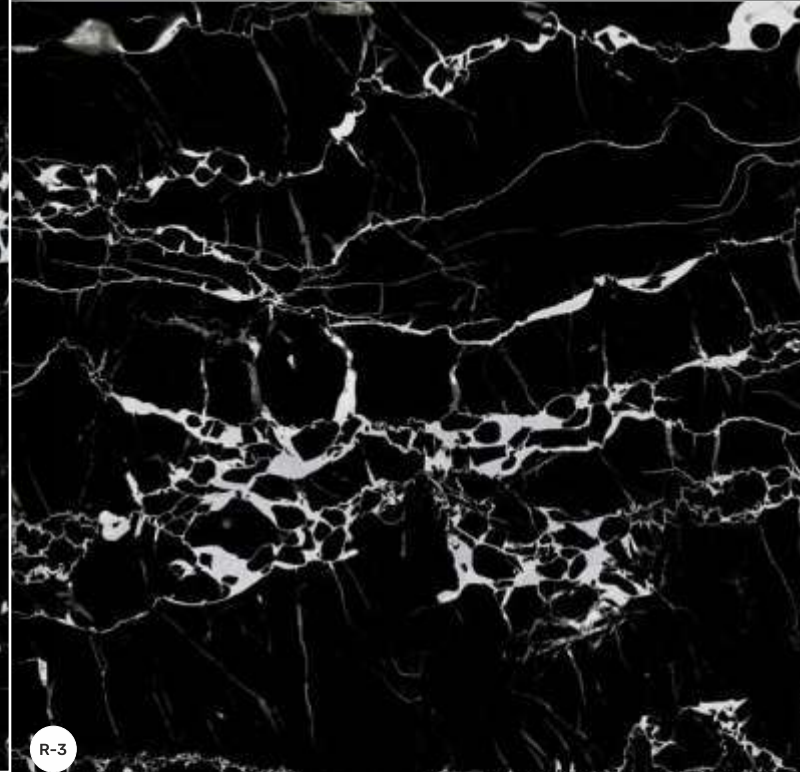

800x1600mm

High Gloss

IRIS
BLACK

R-3

rubik
series