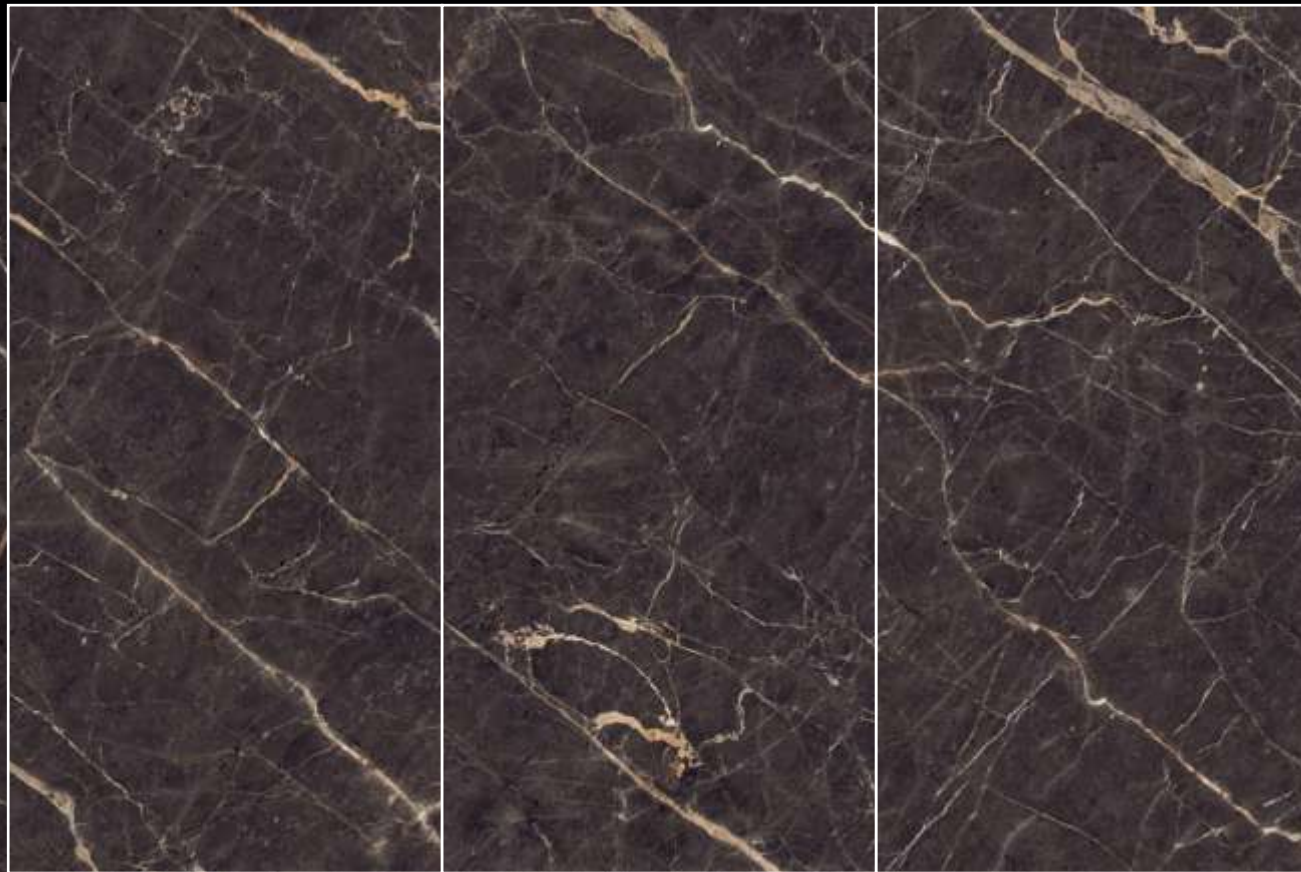

800x1600mm

High Gloss

TORTORA
BLACK

R-3

rubik
series