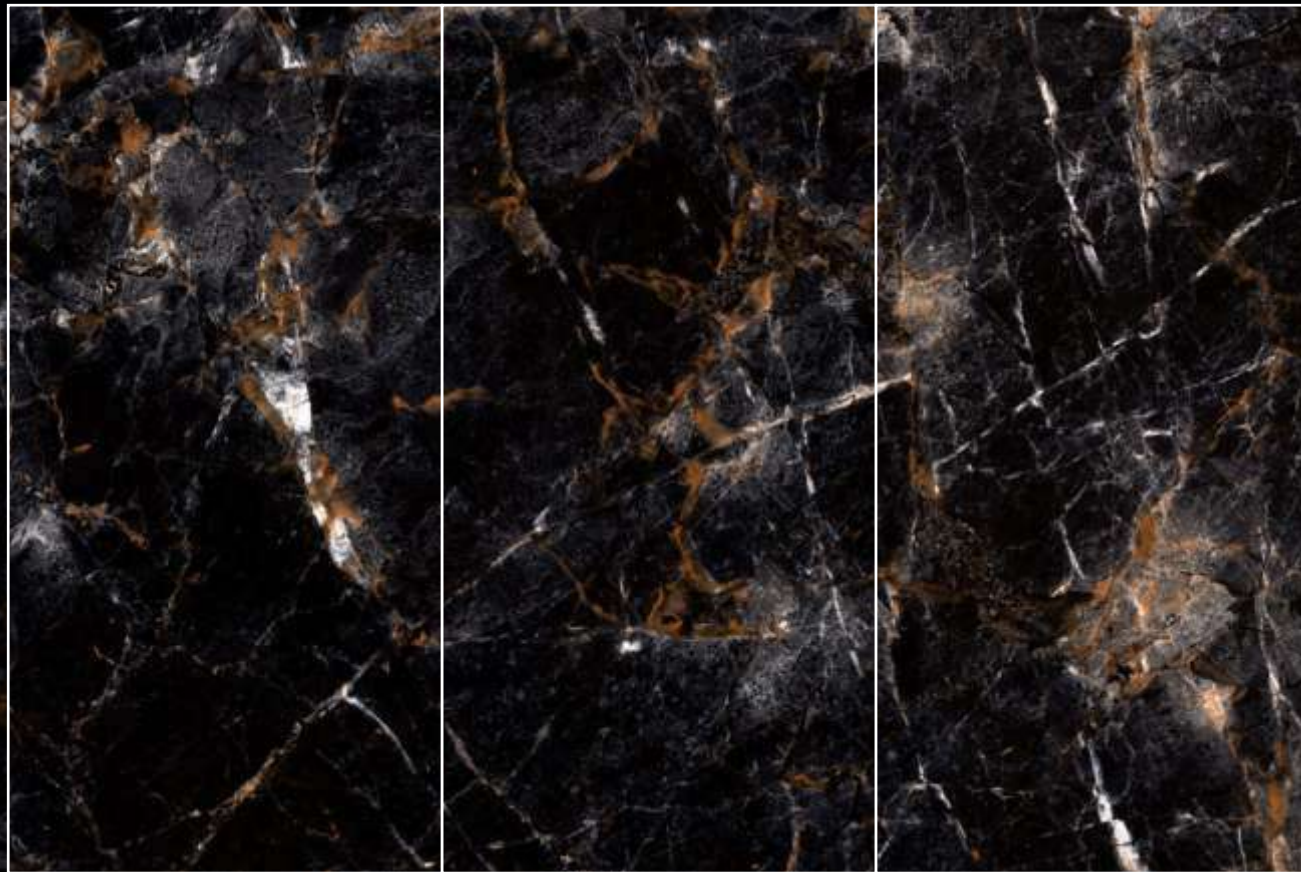

800x1600mm

High Gloss

NAXOS
BLACK

HINDGRES
DREAMING IS ESSENTIAL

R-5

rubik
series