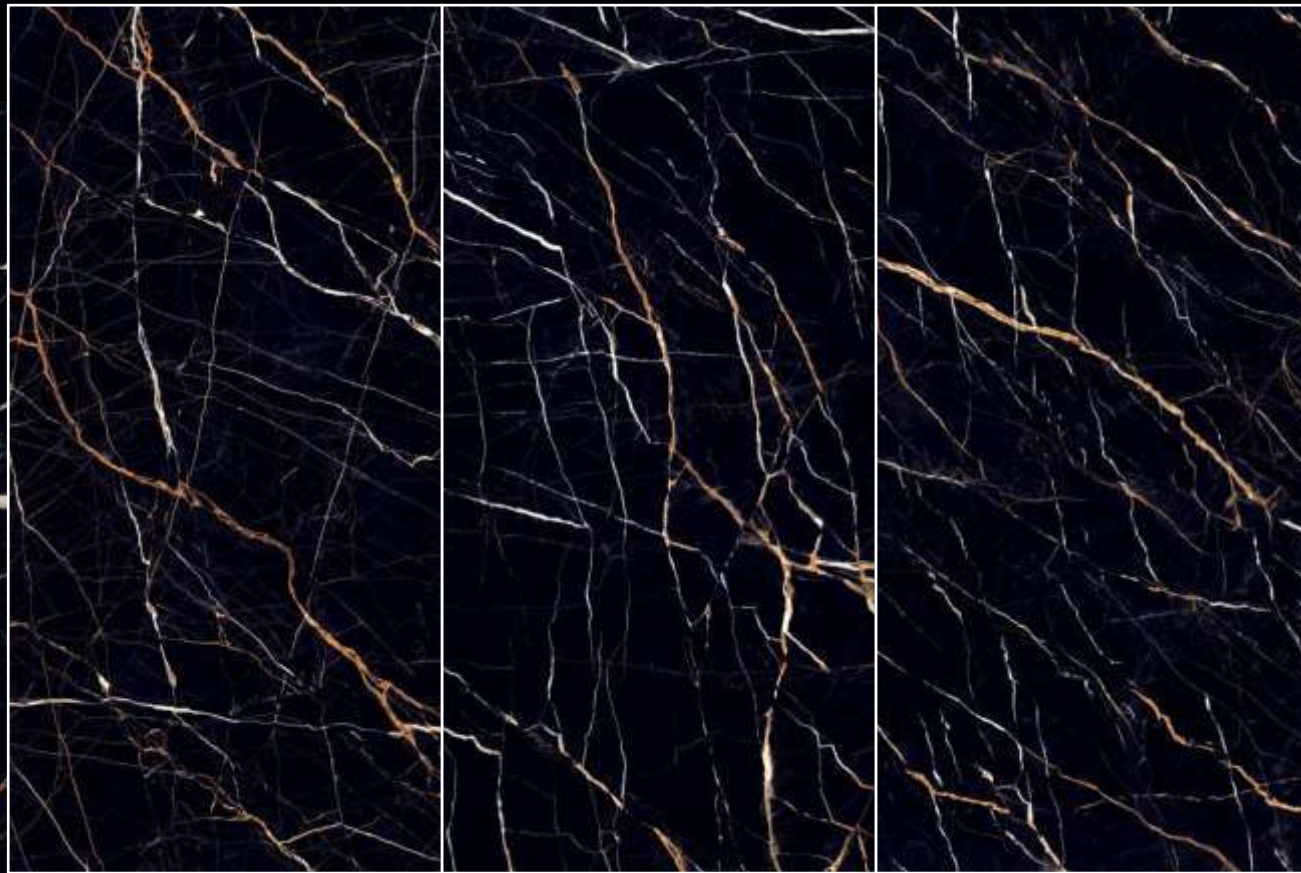

800x1600mm

High Gloss

MOON
LIGHT

R-3

rubik
series