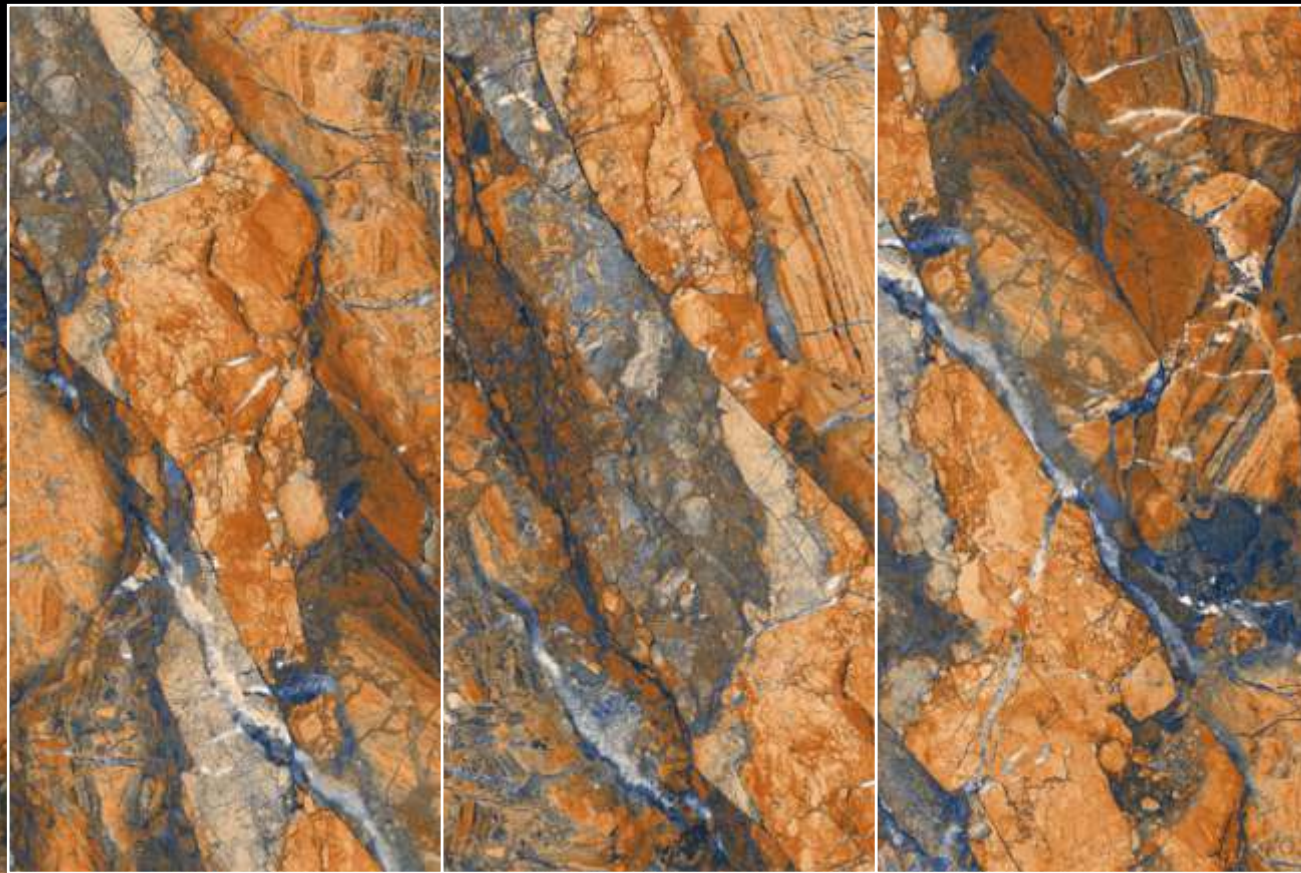

800x1600mm

High Gloss

LAVA
BROWN

R-3

rubik
series