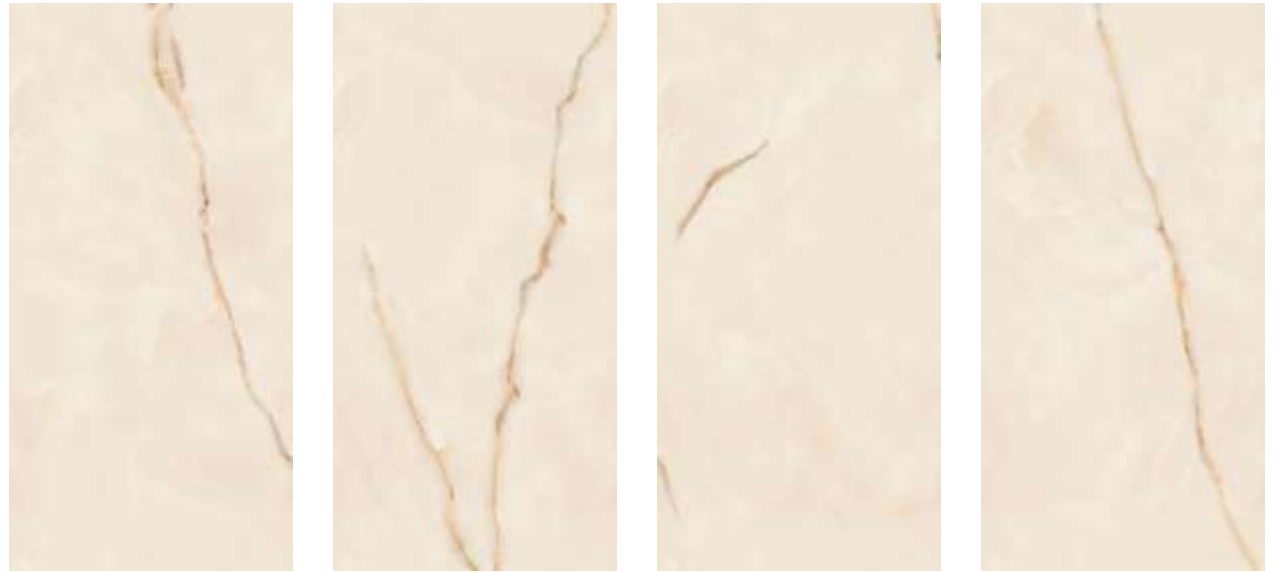

ICE GLACIER ONYX

SIZE 800x1600mm ◦ THICKNESS 9MM ◦ SURFACE POLISHED ◦ FACE 4 PCS.

rock
stone
800x1600mm

COLLECTION

HG
HINDGRES
DREAMING IS ESSENTIAL