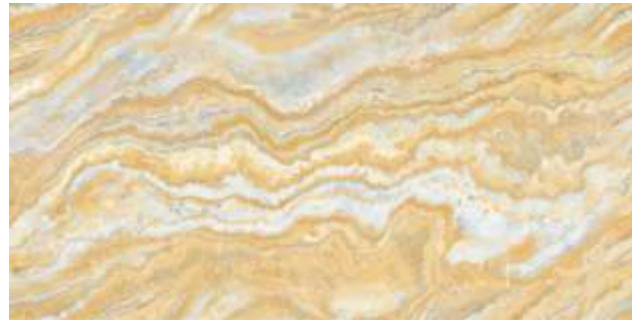

SIZE 800X1600MM

THICKNESS 9MM

SURFACE POLISHED